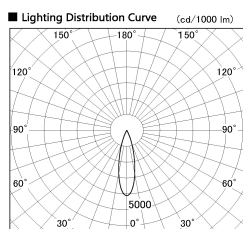

Item no. DD053-0825MW9035

Series Name:  $\Phi$ 80 Series Reflector Type, Adjustable

Installation	Recessed mount
Type	$\Phi$ 80 Series Reflector Type, Adjustable
Fixture wattage	7.5W
Beam angle	25 deg
Color Temp.	3500K
CRI	Ra>90
Luminous	359 lm
Body	Die-cast aluminum alloy
Body finish	N/A
Trim finish	White
Reflector finish	Mirror
IP Rate	IP20
Light source	COB module
Input Voltage	AC220~240V
Dimming Type	Non-Dimmable
Certificate	CE, CCC
Cut Hole	80mm