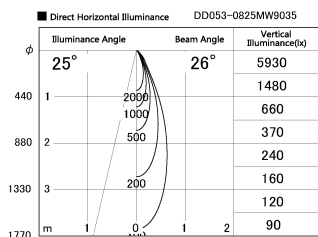

Item no. DD053-0825MW9035

Series Name: Φ 80 Series Reflector Type, Adjustable

Installation	Recessed mount
Type	
Fixture wattage	7.5W
Beam angle	25 deg
Color Temp.	3500K
CRI	Ra>90
Luminous	359 lm
Body	Die-cast aluminum alloy
Body finish	N/A
Trim finish	White
Reflector finish	Mirror
IP Rate	IP20
Light source	COB module
Input Voltage	AC220~240V
Dimming Type	Non-Dimmable
Certificate	CE, CCC
Cut Hole	80mm