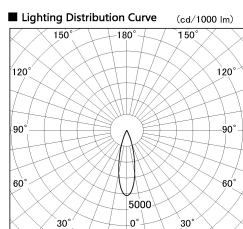

Item no. DD053-0825MW9035

Series Name: Φ 80 Series Reflector Type, Adjustable

Installation	Recessed mount
Type	
Fixture wattage	7.5W
Beam angle	25 deg
Color Temp.	3500K
CRI	Ra>90
Luminous	359 lm
Body	Die-cast aluminum alloy
Body finish	N/A
Trim finish	White
Reflector finish	Mirror
IP Rate	IP20
Light source	COB module
Input Voltage	AC220~240V
Dimming Type	Non-Dimmable
Certificate	CE, CCC
Cut Hole	80mm