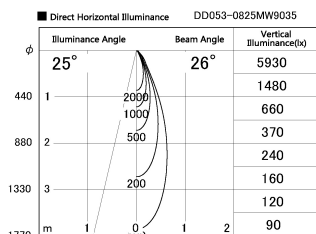

Item no. DD053-0825MW9035

Series Name:  $\Phi$ 80 Series Reflector Type, Adjustable

Installation	Recessed mount
Type	$\Phi$ 80 Series Reflector Type, Adjustable
Fixture wattage	7.5W
Beam angle	25 deg
Color Temp.	3500K
CRI	Ra>90
Luminous	359 lm
Body	Die-cast aluminum alloy
Body finish	N/A
Trim finish	White
Reflector finish	Mirror
IP Rate	IP20
Light source	COB module
Input Voltage	AC220~240V
Dimming Type	Non-Dimmable
Certificate	CE, CCC
Cut Hole	80mm