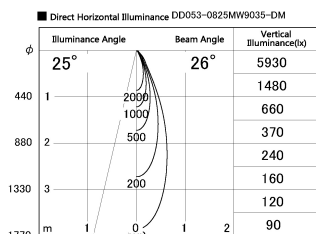

Item no. DD053-0825MW9035-DM

Series Name: Φ 80 Series Reflector Type, Adjustable

Installation	Recessed mount
Type	
Fixture wattage	8W
Beam angle	25 deg
Color Temp.	3500K
CRI	Ra>90
Luminous	359 lm
Body	Die-cast aluminum alloy
Body finish	N/A
Trim finish	White
Reflector finish	Mirror
IP Rate	IP20
Light source	COB module
Input Voltage	AC220~240V
Dimming Type	Dimmable
Certificate	CE, CCC
Cut Hole	80mm