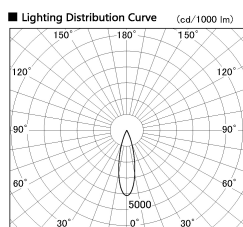

Item no. DD053-0825MW9035-DM

Series Name: Φ 80 Series Reflector Type, Adjustable

Installation	Recessed mount
Type	Φ 80 Series Reflector Type, Adjustable
Fixture wattage	8W
Beam angle	25 deg
Color Temp.	3500K
CRI	Ra>90
Luminous	359 lm
Body	Die-cast aluminum alloy
Body finish	N/A
Trim finish	White
Reflector finish	Mirror
IP Rate	IP20
Light source	COB module
Input Voltage	AC220~240V
Dimming Type	Dimmable
Certificate	CE, CCC
Cut Hole	80mm