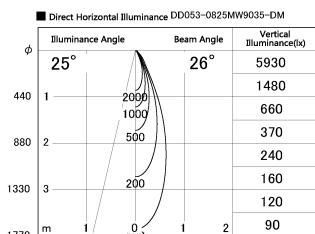

Item no. DD053-0825MW9035-DM

Series Name: Φ 80 Series Reflector Type, Adjustable

Installation	Recessed mount
Type	Φ 80 Series Reflector Type, Adjustable
Fixture wattage	8W
Beam angle	25 deg
Color Temp.	3500K
CRI	Ra>90
Luminous	359 lm
Body	Die-cast aluminum alloy
Body finish	N/A
Trim finish	White
Reflector finish	Mirror
IP Rate	IP20
Light source	COB module
Input Voltage	AC220~240V
Dimming Type	Dimmable
Certificate	CE, CCC
Cut Hole	80mm