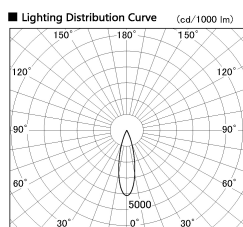

Item no. DD053-0825MW9035-DM

Series Name: Φ 80 Series Reflector Type, Adjustable

Installation	Recessed mount
Type	
Fixture wattage	8W
Beam angle	25 deg
Color Temp.	3500K
CRI	Ra>90
Luminous	359 lm
Body	Die-cast aluminum alloy
Body finish	N/A
Trim finish	White
Reflector finish	Mirror
IP Rate	IP20
Light source	COB module
Input Voltage	AC220~240V
Dimming Type	Dimmable
Certificate	CE, CCC
Cut Hole	80mm