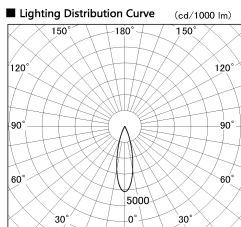

Item no. DD053-0825MW9035-DM

Series Name:  $\Phi$ 80 Series Reflector Type, Adjustable

Installation Type	Recessed mount
Fixture wattage	8W
Beam angle	25 deg
Color Temp.	3500K
CRI	Ra>90
Luminous	359 lm
Body	Die-cast aluminum alloy
Body finish	N/A
Trim finish	White
Reflector finish	Mirror
IP Rate	IP20
Light source	COB module
Input Voltage	AC220~240V
Dimming Type	Dimmable
Certificate	CE, CCC
Cut Hole	80mm