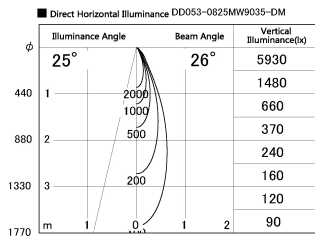

Item no. DD053-0825MW9035-DM

Series Name:  $\Phi$ 80 Series Reflector Type, Adjustable

Installation Type	Recessed mount
Fixture wattage	8W
Beam angle	25 deg
Color Temp.	3500K
CRI	Ra>90
Luminous	359 lm
Body	Die-cast aluminum alloy
Body finish	N/A
Trim finish	White
Reflector finish	Mirror
IP Rate	IP20
Light source	COB module
Input Voltage	AC220~240V
Dimming Type	Dimmable
Certificate	CE, CCC
Cut Hole	80mm