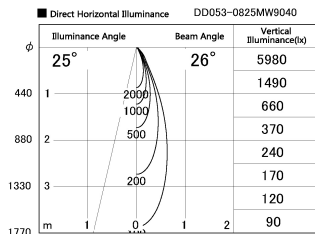

Item no. DD053-0825MW9040

Series Name: Φ 80 Series Reflector Type, Adjustable

Installation	Recessed mount
Type	
Fixture wattage	7.5W
Beam angle	25 deg
Color Temp.	4000K
CRI	Ra>90
Luminous	362 lm
Body	Die-cast aluminum alloy
Body finish	N/A
Trim finish	White
Reflector finish	Mirror
IP Rate	IP20
Light source	COB module
Input Voltage	AC220~240V
Dimming Type	Non-Dimmable
Certificate	CE, CCC
Cut Hole	80mm