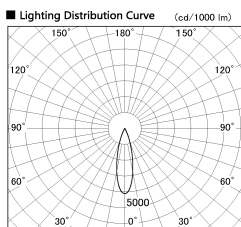

Item no. DD053-0825MW9040

Series Name: Φ 80 Series Reflector Type, Adjustable

■ Direct Horizontal Illuminance DD053-0825MW9040

Illuminance Angle	Beam Angle	Vertical Illuminance (lx)
25°	26°	5980
		1490
		660
		370
		240
		170
		120
		90

Installation	Recessed mount
Type	Φ 80 Series Reflector Type, Adjustable
Fixture wattage	7.5W
Beam angle	25 deg
Color Temp.	4000K
CRI	Ra>90
Luminous	362 lm
Body	Die-cast aluminum alloy
Body finish	N/A
Trim finish	White
Reflector finish	Mirror
IP Rate	IP20
Light source	COB module
Input Voltage	AC220~240V
Dimming Type	Non-Dimmable
Certificate	CE, CCC
Cut Hole	80mm