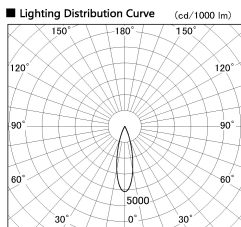

Item no. DD053-0825MW9040

Series Name: Φ 80 Series Reflector Type, Adjustable

■ Direct Horizontal Illuminance DD053-0825MW9040

φ	Illuminance Angle	Beam Angle	Vertical Illuminance (lx)
1	25°	26°	5980
2			1490
3			660
4			370
800			240
1330			170
1770			120
			90

Installation	Recessed mount
Type	
Fixture wattage	7.5W
Beam angle	25 deg
Color Temp.	4000K
CRI	Ra>90
Luminous	362 lm
Body	Die-cast aluminum alloy
Body finish	N/A
Trim finish	White
Reflector finish	Mirror
IP Rate	IP20
Light source	COB module
Input Voltage	AC220~240V
Dimming Type	Non-Dimmable
Certificate	CE, CCC
Cut Hole	80mm