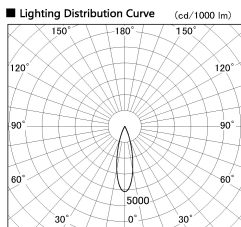

Item no. DD053-0825MW9040

Series Name: Φ 80 Series Reflector Type, Adjustable

Installation	Recessed mount
Type	
Fixture wattage	7.5W
Beam angle	25 deg
Color Temp.	4000K
CRI	Ra>90
Luminous	362 lm
Body	Die-cast aluminum alloy
Body finish	N/A
Trim finish	White
Reflector finish	Mirror
IP Rate	IP20
Light source	COB module
Input Voltage	AC220~240V
Dimming Type	Non-Dimmable
Certificate	CE, CCC
Cut Hole	80mm