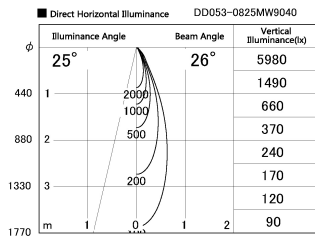

Item no. DD053-0825MW9040

Series Name: Φ 80 Series Reflector Type, Adjustable

Installation	Recessed mount
Type	
Fixture wattage	7.5W
Beam angle	25 deg
Color Temp.	4000K
CRI	Ra>90
Luminous	362 lm
Body	Die-cast aluminum alloy
Body finish	N/A
Trim finish	White
Reflector finish	Mirror
IP Rate	IP20
Light source	COB module
Input Voltage	AC220~240V
Dimming Type	Non-Dimmable
Certificate	CE, CCC
Cut Hole	80mm