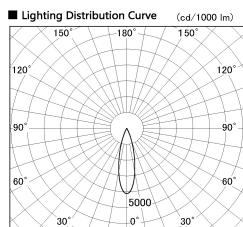

Item no. DD053-0825MW9040-DM

Series Name:  $\Phi$ 80 Series Reflector Type, Adjustable

Installation	Recessed mount
Type	
Fixture wattage	8W
Beam angle	25 deg
Color Temp.	4000K
CRI	Ra>90
Luminous	362 lm
Body	Die-cast aluminum alloy
Body finish	N/A
Trim finish	White
Reflector finish	Mirror
IP Rate	IP20
Light source	COB module
Input Voltage	AC220~240V
Dimming Type	Dimmable
Certificate	CE, CCC
Cut Hole	80mm