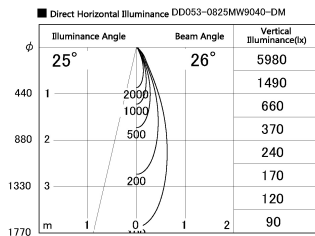

Item no. DD053-0825MW9040-DM

Series Name:  $\Phi$ 80 Series Reflector Type, Adjustable

Installation	Recessed mount
Type	
Fixture wattage	8W
Beam angle	25 deg
Color Temp.	4000K
CRI	Ra>90
Luminous	362 lm
Body	Die-cast aluminum alloy
Body finish	N/A
Trim finish	White
Reflector finish	Mirror
IP Rate	IP20
Light source	COB module
Input Voltage	AC220~240V
Dimming Type	Dimmable
Certificate	CE, CCC
Cut Hole	80mm