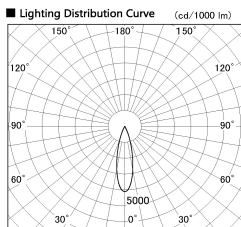

Item no. DD053-0825MW9040-DM

Series Name:  $\Phi$ 80 Series Reflector Type, Adjustable

Installation	Recessed mount
Type	
Fixture wattage	8W
Beam angle	25 deg
Color Temp.	4000K
CRI	Ra>90
Luminous	362 lm
Body	Die-cast aluminum alloy
Body finish	N/A
Trim finish	White
Reflector finish	Mirror
IP Rate	IP20
Light source	COB module
Input Voltage	AC220~240V
Dimming Type	Dimmable
Certificate	CE, CCC
Cut Hole	80mm