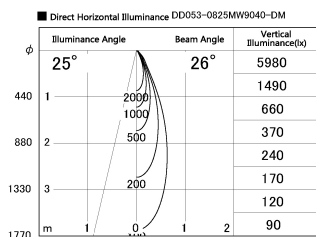

Item no. DD053-0825MW9040-DM

Series Name:  $\Phi$ 80 Series Reflector Type, Adjustable

Installation	Recessed mount
Type	
Fixture wattage	8W
Beam angle	25 deg
Color Temp.	4000K
CRI	Ra>90
Luminous	362 lm
Body	Die-cast aluminum alloy
Body finish	N/A
Trim finish	White
Reflector finish	Mirror
IP Rate	IP20
Light source	COB module
Input Voltage	AC220~240V
Dimming Type	Dimmable
Certificate	CE, CCC
Cut Hole	80mm