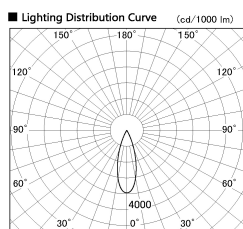

Item no. DD053-0830MW9027

Series Name: Φ 80 Series Reflector Type, Adjustable

Installation	Recessed mount
Type	
Fixture wattage	7.5W
Beam angle	30 deg
Color Temp.	2700K
CRI	Ra>90
Luminous	311 lm
Body	Die-cast aluminum alloy
Body finish	N/A
Trim finish	White
Reflector finish	Mirror
IP Rate	IP20
Light source	COB module
Input Voltage	AC220~240V
Dimming Type	Non-Dimmable
Certificate	CE, CCC
Cut Hole	80mm