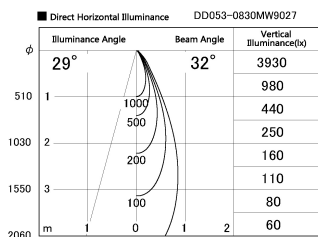

Item no. DD053-0830MW9027

Series Name: Φ 80 Series Reflector Type, Adjustable

Installation	Recessed mount
Type	
Fixture wattage	7.5W
Beam angle	30 deg
Color Temp.	2700K
CRI	Ra>90
Luminous	311 lm
Body	Die-cast aluminum alloy
Body finish	N/A
Trim finish	White
Reflector finish	Mirror
IP Rate	IP20
Light source	COB module
Input Voltage	AC220~240V
Dimming Type	Non-Dimmable
Certificate	CE, CCC
Cut Hole	80mm