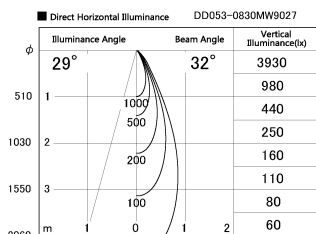

Item no. DD053-0830MW9027

Series Name: Φ 80 Series Reflector Type, Adjustable

Installation	Recessed mount
Type	Φ 80 Series Reflector Type, Adjustable
Fixture wattage	7.5W
Beam angle	30 deg
Color Temp.	2700K
CRI	Ra>90
Luminous	311 lm
Body	Die-cast aluminum alloy
Body finish	N/A
Trim finish	White
Reflector finish	Mirror
IP Rate	IP20
Light source	COB module
Input Voltage	AC220~240V
Dimming Type	Non-Dimmable
Certificate	CE, CCC
Cut Hole	80mm