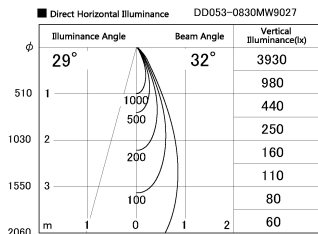

Item no. DD053-0830MW9027

Series Name: Φ 80 Series Reflector Type, Adjustable

Installation	Recessed mount
Type	
Fixture wattage	7.5W
Beam angle	30 deg
Color Temp.	2700K
CRI	Ra>90
Luminous	311 lm
Body	Die-cast aluminum alloy
Body finish	N/A
Trim finish	White
Reflector finish	Mirror
IP Rate	IP20
Light source	COB module
Input Voltage	AC220~240V
Dimming Type	Non-Dimmable
Certificate	CE, CCC
Cut Hole	80mm