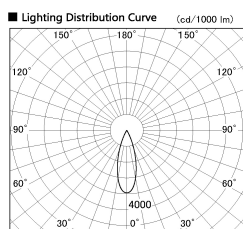

Item no. DD053-0830MW9027

Series Name: Φ 80 Series Reflector Type, Adjustable

Installation	Recessed mount
Type	Φ 80 Series Reflector Type, Adjustable
Fixture wattage	7.5W
Beam angle	30 deg
Color Temp.	2700K
CRI	Ra>90
Luminous	311 lm
Body	Die-cast aluminum alloy
Body finish	N/A
Trim finish	White
Reflector finish	Mirror
IP Rate	IP20
Light source	COB module
Input Voltage	AC220~240V
Dimming Type	Non-Dimmable
Certificate	CE, CCC
Cut Hole	80mm