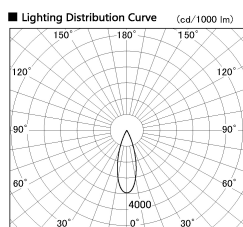

Item no. DD053-0830MW9027-DM

Series Name: Φ 80 Series Reflector Type, Adjustable

Installation Type	Recessed mount
Fixture wattage	8W
Beam angle	30 deg
Color Temp.	2700K
CRI	Ra>90
Luminous	311 lm
Body	Die-cast aluminum alloy
Body finish	N/A
Trim finish	White
Reflector finish	Mirror
IP Rate	IP20
Light source	COB module
Input Voltage	AC220~240V
Dimming Type	Dimmable
Certificate	CE, CCC
Cut Hole	80mm