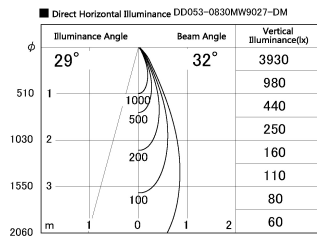

Item no. DD053-0830MW9027-DM

Series Name: Φ 80 Series Reflector Type, Adjustable

| | |
|------------------|-------------------------|
| Installation | Recessed mount |
| Type | |
| Fixture wattage | 8W |
| Beam angle | 30 deg |
| Color Temp. | 2700K |
| CRI | Ra>90 |
| Luminous | 311 lm |
| Body | Die-cast aluminum alloy |
| Body finish | N/A |
| Trim finish | White |
| Reflector finish | Mirror |
| IP Rate | IP20 |
| Light source | COB module |
| Input Voltage | AC220~240V |
| Dimming Type | Dimmable |
| Certificate | CE, CCC |
| Cut Hole | 80mm |