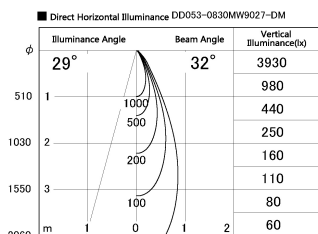

Item no. DD053-0830MW9027-DM

Series Name: Φ 80 Series Reflector Type, Adjustable

Installation Type	Recessed mount
Fixture wattage	8W
Beam angle	30 deg
Color Temp.	2700K
CRI	Ra>90
Luminous	311 lm
Body	Die-cast aluminum alloy
Body finish	N/A
Trim finish	White
Reflector finish	Mirror
IP Rate	IP20
Light source	COB module
Input Voltage	AC220~240V
Dimming Type	Dimmable
Certificate	CE, CCC
Cut Hole	80mm