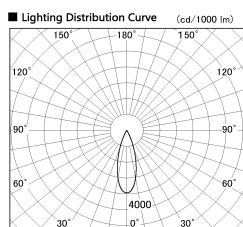

Item no. DD053-0830MW9027-DM

Series Name: Φ 80 Series Reflector Type, Adjustable

Installation	Recessed mount
Type	Φ 80 Series Reflector Type, Adjustable
Fixture wattage	8W
Beam angle	30 deg
Color Temp.	2700K
CRI	Ra>90
Luminous	311 lm
Body	Die-cast aluminum alloy
Body finish	N/A
Trim finish	White
Reflector finish	Mirror
IP Rate	IP20
Light source	COB module
Input Voltage	AC220~240V
Dimming Type	Dimmable
Certificate	CE, CCC
Cut Hole	80mm