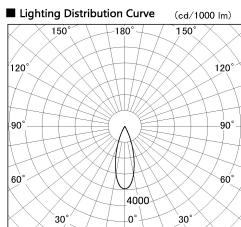

Item no. DD053-0830MW9027-DM

Series Name: Φ 80 Series Reflector Type, Adjustable

| | |
|------------------|-------------------------|
| Installation | Recessed mount |
| Type | |
| Fixture wattage | 8W |
| Beam angle | 30 deg |
| Color Temp. | 2700K |
| CRI | Ra>90 |
| Luminous | 311 lm |
| Body | Die-cast aluminum alloy |
| Body finish | N/A |
| Trim finish | White |
| Reflector finish | Mirror |
| IP Rate | IP20 |
| Light source | COB module |
| Input Voltage | AC220~240V |
| Dimming Type | Dimmable |
| Certificate | CE, CCC |
| Cut Hole | 80mm |