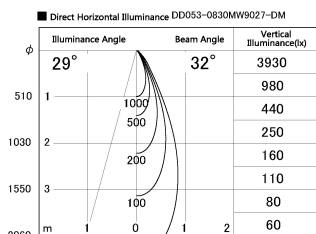

Item no. DD053-0830MW9027-DM

Series Name: Φ 80 Series Reflector Type, Adjustable

Installation	Recessed mount
Type	Φ 80 Series Reflector Type, Adjustable
Fixture wattage	8W
Beam angle	30 deg
Color Temp.	2700K
CRI	Ra>90
Luminous	311 lm
Body	Die-cast aluminum alloy
Body finish	N/A
Trim finish	White
Reflector finish	Mirror
IP Rate	IP20
Light source	COB module
Input Voltage	AC220~240V
Dimming Type	Dimmable
Certificate	CE, CCC
Cut Hole	80mm