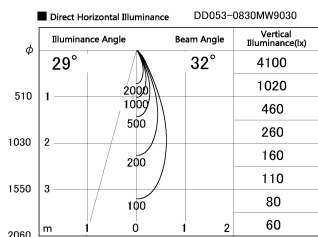

Item no. DD053-0830MW9030

Series Name: Φ 80 Series Reflector Type, Adjustable

Installation	Recessed mount
Type	
Fixture wattage	7.5W
Beam angle	30 deg
Color Temp.	3000K
CRI	Ra>90
Luminous	324 lm
Body	Die-cast aluminum alloy
Body finish	N/A
Trim finish	White
Reflector finish	Mirror
IP Rate	IP20
Light source	COB module
Input Voltage	AC220~240V
Dimming Type	Non-Dimmable
Certificate	CE, CCC
Cut Hole	80mm