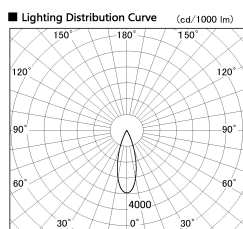

Item no. DD053-0830MW9030

Series Name: Φ 80 Series Reflector Type, Adjustable

Installation	Recessed mount
Type	
Fixture wattage	7.5W
Beam angle	30 deg
Color Temp.	3000K
CRI	Ra>90
Luminous	324 lm
Body	Die-cast aluminum alloy
Body finish	N/A
Trim finish	White
Reflector finish	Mirror
IP Rate	IP20
Light source	COB module
Input Voltage	AC220~240V
Dimming Type	Non-Dimmable
Certificate	CE, CCC
Cut Hole	80mm