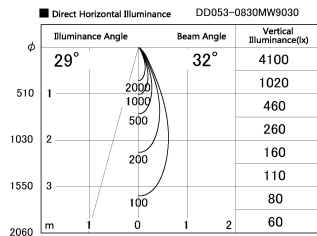

Item no. DD053-0830MW9030

Series Name:  $\Phi$ 80 Series Reflector Type, Adjustable

Installation	Recessed mount
Type	
Fixture wattage	7.5W
Beam angle	30 deg
Color Temp.	3000K
CRI	Ra>90
Luminous	324 lm
Body	Die-cast aluminum alloy
Body finish	N/A
Trim finish	White
Reflector finish	Mirror
IP Rate	IP20
Light source	COB module
Input Voltage	AC220~240V
Dimming Type	Non-Dimmable
Certificate	CE, CCC
Cut Hole	80mm