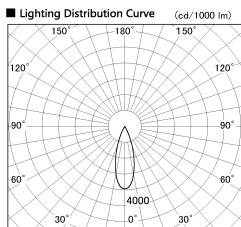

Item no. DD053-0830MW9030

Series Name:  $\Phi$ 80 Series Reflector Type, Adjustable

Installation	Recessed mount
Type	
Fixture wattage	7.5W
Beam angle	30 deg
Color Temp.	3000K
CRI	Ra>90
Luminous	324 lm
Body	Die-cast aluminum alloy
Body finish	N/A
Trim finish	White
Reflector finish	Mirror
IP Rate	IP20
Light source	COB module
Input Voltage	AC220~240V
Dimming Type	Non-Dimmable
Certificate	CE, CCC
Cut Hole	80mm