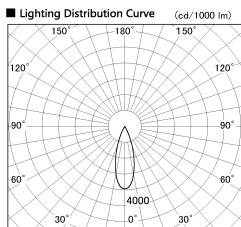

Item no. DD053-0830MW9030-DM

Series Name: Φ 80 Series Reflector Type, Adjustable

Installation	Recessed mount
Type	
Fixture wattage	8W
Beam angle	30 deg
Color Temp.	3000K
CRI	Ra>90
Luminous	324 lm
Body	Die-cast aluminum alloy
Body finish	N/A
Trim finish	White
Reflector finish	Mirror
IP Rate	IP20
Light source	COB module
Input Voltage	AC220~240V
Dimming Type	Dimmable
Certificate	CE, CCC
Cut Hole	80mm