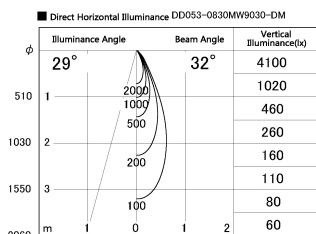

Item no. DD053-0830MW9030-DM

Series Name:  $\Phi$ 80 Series Reflector Type, Adjustable

Installation	Recessed mount
Type	$\Phi$ 80 Series Reflector Type, Adjustable
Fixture wattage	8W
Beam angle	30 deg
Color Temp.	3000K
CRI	Ra>90
Luminous	324 lm
Body	Die-cast aluminum alloy
Body finish	N/A
Trim finish	White
Reflector finish	Mirror
IP Rate	IP20
Light source	COB module
Input Voltage	AC220~240V
Dimming Type	Dimmable
Certificate	CE, CCC
Cut Hole	80mm