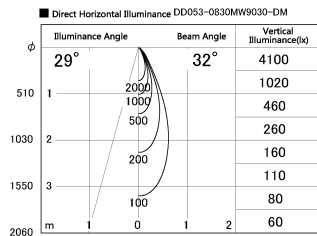

Item no. DD053-0830MW9030-DM

Series Name: Φ 80 Series Reflector Type, Adjustable

Installation	Recessed mount
Type	
Fixture wattage	8W
Beam angle	30 deg
Color Temp.	3000K
CRI	Ra>90
Luminous	324 lm
Body	Die-cast aluminum alloy
Body finish	N/A
Trim finish	White
Reflector finish	Mirror
IP Rate	IP20
Light source	COB module
Input Voltage	AC220~240V
Dimming Type	Dimmable
Certificate	CE, CCC
Cut Hole	80mm