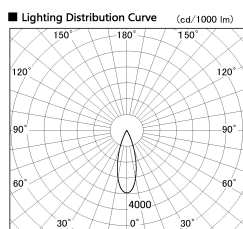

Item no. DD053-0830MW9030-DM

Series Name: Φ 80 Series Reflector Type, Adjustable

Installation	Recessed mount
Type	
Fixture wattage	8W
Beam angle	30 deg
Color Temp.	3000K
CRI	Ra>90
Luminous	324 lm
Body	Die-cast aluminum alloy
Body finish	N/A
Trim finish	White
Reflector finish	Mirror
IP Rate	IP20
Light source	COB module
Input Voltage	AC220~240V
Dimming Type	Dimmable
Certificate	CE, CCC
Cut Hole	80mm