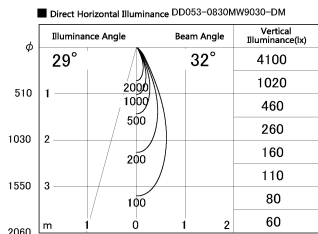

Item no. DD053-0830MW9030-DM

Series Name: Φ 80 Series Reflector Type, Adjustable

Installation	Recessed mount
Type	
Fixture wattage	8W
Beam angle	30 deg
Color Temp.	3000K
CRI	Ra>90
Luminous	324 lm
Body	Die-cast aluminum alloy
Body finish	N/A
Trim finish	White
Reflector finish	Mirror
IP Rate	IP20
Light source	COB module
Input Voltage	AC220~240V
Dimming Type	Dimmable
Certificate	CE, CCC
Cut Hole	80mm