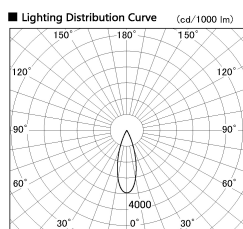

Item no. DD053-0830MW9030-DM

Series Name:  $\Phi$ 80 Series Reflector Type, Adjustable

Installation	Recessed mount
Type	$\Phi$ 80 Series Reflector Type, Adjustable
Fixture wattage	8W
Beam angle	30 deg
Color Temp.	3000K
CRI	Ra>90
Luminous	324 lm
Body	Die-cast aluminum alloy
Body finish	N/A
Trim finish	White
Reflector finish	Mirror
IP Rate	IP20
Light source	COB module
Input Voltage	AC220~240V
Dimming Type	Dimmable
Certificate	CE, CCC
Cut Hole	80mm