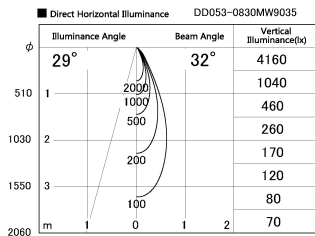

Item no. DD053-0830MW9035

Series Name: Φ 80 Series Reflector Type, Adjustable

Installation	Recessed mount
Type	
Fixture wattage	7.5W
Beam angle	30 deg
Color Temp.	3500K
CRI	Ra>90
Luminous	329 lm
Body	Die-cast aluminum alloy
Body finish	N/A
Trim finish	White
Reflector finish	Mirror
IP Rate	IP20
Light source	COB module
Input Voltage	AC220~240V
Dimming Type	Non-Dimmable
Certificate	CE, CCC
Cut Hole	80mm