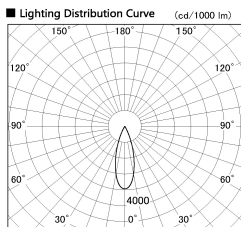

Item no. DD053-0830MW9035

Series Name: Φ 80 Series Reflector Type, Adjustable

Installation	Recessed mount
Type	
Fixture wattage	7.5W
Beam angle	30 deg
Color Temp.	3500K
CRI	Ra>90
Luminous	329 lm
Body	Die-cast aluminum alloy
Body finish	N/A
Trim finish	White
Reflector finish	Mirror
IP Rate	IP20
Light source	COB module
Input Voltage	AC220~240V
Dimming Type	Non-Dimmable
Certificate	CE, CCC
Cut Hole	80mm