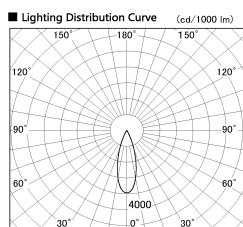

Item no. DD053-0830MW9035

Series Name: Φ 80 Series Reflector Type, Adjustable

Installation	Recessed mount
Type	
Fixture wattage	7.5W
Beam angle	30 deg
Color Temp.	3500K
CRI	Ra>90
Luminous	329 lm
Body	Die-cast aluminum alloy
Body finish	N/A
Trim finish	White
Reflector finish	Mirror
IP Rate	IP20
Light source	COB module
Input Voltage	AC220~240V
Dimming Type	Non-Dimmable
Certificate	CE, CCC
Cut Hole	80mm