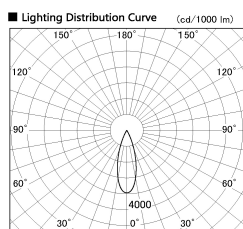

Item no. DD053-0830MW9035

Series Name: Φ 80 Series Reflector Type, Adjustable

■ Direct Horizontal Illuminance DD053-0830MW9035

Illuminance Angle	Beam Angle	Vertical Illuminance (lx)
29°	32°	4160
		1040
		460
		260
		170
		120
		80
		70

Installation	Recessed mount
Type	Φ 80 Series Reflector Type, Adjustable
Fixture wattage	7.5W
Beam angle	30 deg
Color Temp.	3500K
CRI	Ra>90
Luminous	329 lm
Body	Die-cast aluminum alloy
Body finish	N/A
Trim finish	White
Reflector finish	Mirror
IP Rate	IP20
Light source	COB module
Input Voltage	AC220~240V
Dimming Type	Non-Dimmable
Certificate	CE, CCC
Cut Hole	80mm