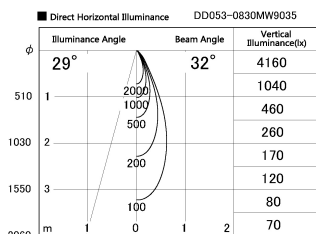

Item no. DD053-0830MW9035

Series Name: Φ 80 Series Reflector Type, Adjustable

Installation	Recessed mount
Type	
Fixture wattage	7.5W
Beam angle	30 deg
Color Temp.	3500K
CRI	Ra>90
Luminous	329 lm
Body	Die-cast aluminum alloy
Body finish	N/A
Trim finish	White
Reflector finish	Mirror
IP Rate	IP20
Light source	COB module
Input Voltage	AC220~240V
Dimming Type	Non-Dimmable
Certificate	CE, CCC
Cut Hole	80mm