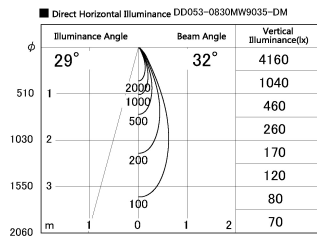

Item no. DD053-0830MW9035-DM

Series Name: Φ 80 Series Reflector Type, Adjustable

Installation	Recessed mount
Type	
Fixture wattage	8W
Beam angle	30 deg
Color Temp.	3500K
CRI	Ra>90
Luminous	329 lm
Body	Die-cast aluminum alloy
Body finish	N/A
Trim finish	White
Reflector finish	Mirror
IP Rate	IP20
Light source	COB module
Input Voltage	AC220~240V
Dimming Type	Dimmable
Certificate	CE, CCC
Cut Hole	80mm