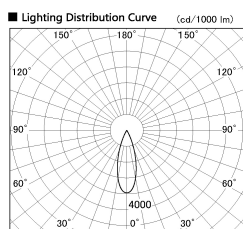

Item no. DD053-0830MW9035-DM

Series Name: Φ 80 Series Reflector Type, Adjustable

Installation	Recessed mount
Type	
Fixture wattage	8W
Beam angle	30 deg
Color Temp.	3500K
CRI	Ra>90
Luminous	329 lm
Body	Die-cast aluminum alloy
Body finish	N/A
Trim finish	White
Reflector finish	Mirror
IP Rate	IP20
Light source	COB module
Input Voltage	AC220~240V
Dimming Type	Dimmable
Certificate	CE, CCC
Cut Hole	80mm