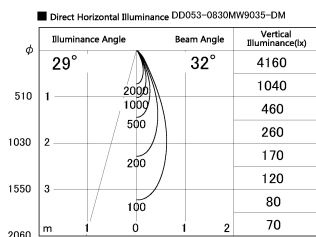

Item no. DD053-0830MW9035-DM

Series Name: Φ 80 Series Reflector Type, Adjustable

Installation	Recessed mount
Type	
Fixture wattage	8W
Beam angle	30 deg
Color Temp.	3500K
CRI	Ra>90
Luminous	329 lm
Body	Die-cast aluminum alloy
Body finish	N/A
Trim finish	White
Reflector finish	Mirror
IP Rate	IP20
Light source	COB module
Input Voltage	AC220~240V
Dimming Type	Dimmable
Certificate	CE, CCC
Cut Hole	80mm