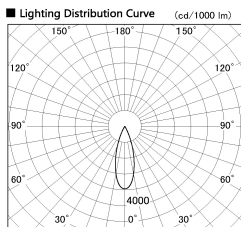

Item no. DD053-0830MW9035-DM

Series Name: Φ 80 Series Reflector Type, Adjustable

Installation	Recessed mount
Type	
Fixture wattage	8W
Beam angle	30 deg
Color Temp.	3500K
CRI	Ra>90
Luminous	329 lm
Body	Die-cast aluminum alloy
Body finish	N/A
Trim finish	White
Reflector finish	Mirror
IP Rate	IP20
Light source	COB module
Input Voltage	AC220~240V
Dimming Type	Dimmable
Certificate	CE, CCC
Cut Hole	80mm