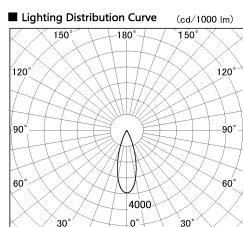

Item no. DD053-0830MW9040

Series Name: Φ 80 Series Reflector Type, Adjustable

Installation	Recessed mount
Type	
Fixture wattage	7.5W
Beam angle	30 deg
Color Temp.	4000K
CRI	Ra>90
Luminous	332 lm
Body	Die-cast aluminum alloy
Body finish	N/A
Trim finish	White
Reflector finish	Mirror
IP Rate	IP20
Light source	COB module
Input Voltage	AC220~240V
Dimming Type	Non-Dimmable
Certificate	CE, CCC
Cut Hole	80mm