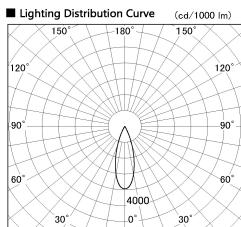

Item no. DD053-0830MW9040

Series Name: Φ 80 Series Reflector Type, Adjustable

■ Direct Horizontal Illuminance DD053-0830MW9040

Illuminance Angle	Beam Angle	Vertical Illuminance (lx)
29°	32°	4200
		1050
		470
		260
		170
		120
		90
		70

Installation	Recessed mount
Type	
Fixture wattage	7.5W
Beam angle	30 deg
Color Temp.	4000K
CRI	Ra>90
Luminous	332 lm
Body	Die-cast aluminum alloy
Body finish	N/A
Trim finish	White
Reflector finish	Mirror
IP Rate	IP20
Light source	COB module
Input Voltage	AC220~240V
Dimming Type	Non-Dimmable
Certificate	CE, CCC
Cut Hole	80mm