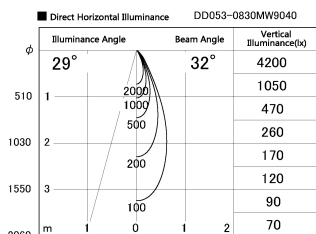

Item no. DD053-0830MW9040

Series Name: Φ 80 Series Reflector Type, Adjustable

Installation	Recessed mount
Type	
Fixture wattage	7.5W
Beam angle	30 deg
Color Temp.	4000K
CRI	Ra>90
Luminous	332 lm
Body	Die-cast aluminum alloy
Body finish	N/A
Trim finish	White
Reflector finish	Mirror
IP Rate	IP20
Light source	COB module
Input Voltage	AC220~240V
Dimming Type	Non-Dimmable
Certificate	CE, CCC
Cut Hole	80mm