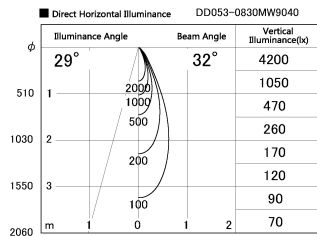

Item no. DD053-0830MW9040

Series Name: Φ 80 Series Reflector Type, Adjustable

Installation	Recessed mount
Type	
Fixture wattage	7.5W
Beam angle	30 deg
Color Temp.	4000K
CRI	Ra>90
Luminous	332 lm
Body	Die-cast aluminum alloy
Body finish	N/A
Trim finish	White
Reflector finish	Mirror
IP Rate	IP20
Light source	COB module
Input Voltage	AC220~240V
Dimming Type	Non-Dimmable
Certificate	CE, CCC
Cut Hole	80mm