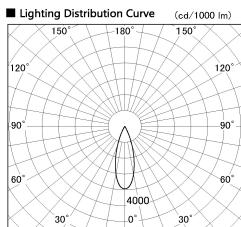

Item no. DD053-0830MW9040

Series Name: Φ 80 Series Reflector Type, Adjustable

Installation	Recessed mount
Type	
Fixture wattage	7.5W
Beam angle	30 deg
Color Temp.	4000K
CRI	Ra>90
Luminous	332 lm
Body	Die-cast aluminum alloy
Body finish	N/A
Trim finish	White
Reflector finish	Mirror
IP Rate	IP20
Light source	COB module
Input Voltage	AC220~240V
Dimming Type	Non-Dimmable
Certificate	CE, CCC
Cut Hole	80mm