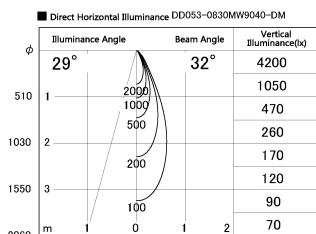

Item no. DD053-0830MW9040-DM

Series Name:  $\Phi$ 80 Series Reflector Type, Adjustable

Installation	Recessed mount
Type	
Fixture wattage	8W
Beam angle	30 deg
Color Temp.	4000K
CRI	Ra>90
Luminous	332 lm
Body	Die-cast aluminum alloy
Body finish	N/A
Trim finish	White
Reflector finish	Mirror
IP Rate	IP20
Light source	COB module
Input Voltage	AC220~240V
Dimming Type	Dimmable
Certificate	CE, CCC
Cut Hole	80mm