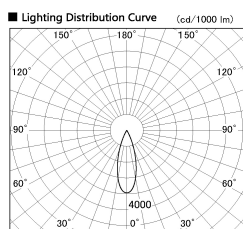

Item no. DD053-0830MW9040-DM

Series Name:  $\Phi$ 80 Series Reflector Type, Adjustable

Installation	Recessed mount
Type	
Fixture wattage	8W
Beam angle	30 deg
Color Temp.	4000K
CRI	Ra>90
Luminous	332 lm
Body	Die-cast aluminum alloy
Body finish	N/A
Trim finish	White
Reflector finish	Mirror
IP Rate	IP20
Light source	COB module
Input Voltage	AC220~240V
Dimming Type	Dimmable
Certificate	CE, CCC
Cut Hole	80mm