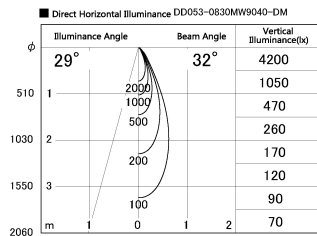

Item no. DD053-0830MW9040-DM

Series Name: Φ 80 Series Reflector Type, Adjustable

Installation	Recessed mount
Type	
Fixture wattage	8W
Beam angle	30 deg
Color Temp.	4000K
CRI	Ra>90
Luminous	332 lm
Body	Die-cast aluminum alloy
Body finish	N/A
Trim finish	White
Reflector finish	Mirror
IP Rate	IP20
Light source	COB module
Input Voltage	AC220~240V
Dimming Type	Dimmable
Certificate	CE, CCC
Cut Hole	80mm