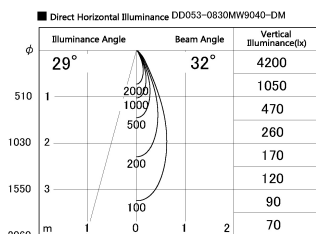

Item no. DD053-0830MW9040-DM

Series Name: Φ 80 Series Reflector Type, Adjustable

Installation	Recessed mount
Type	
Fixture wattage	8W
Beam angle	30 deg
Color Temp.	4000K
CRI	Ra>90
Luminous	332 lm
Body	Die-cast aluminum alloy
Body finish	N/A
Trim finish	White
Reflector finish	Mirror
IP Rate	IP20
Light source	COB module
Input Voltage	AC220~240V
Dimming Type	Dimmable
Certificate	CE, CCC
Cut Hole	80mm