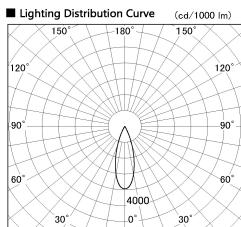

Item no. DD053-0830MW9040-DM

Series Name: Φ 80 Series Reflector Type, Adjustable

Installation	Recessed mount
Type	
Fixture wattage	8W
Beam angle	30 deg
Color Temp.	4000K
CRI	Ra>90
Luminous	332 lm
Body	Die-cast aluminum alloy
Body finish	N/A
Trim finish	White
Reflector finish	Mirror
IP Rate	IP20
Light source	COB module
Input Voltage	AC220~240V
Dimming Type	Dimmable
Certificate	CE, CCC
Cut Hole	80mm