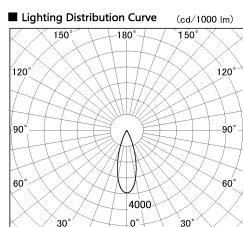

Item no. DD053-0830MW9040-DM

Series Name: Φ 80 Series Reflector Type, Adjustable

Installation	Recessed mount
Type	
Fixture wattage	8W
Beam angle	30 deg
Color Temp.	4000K
CRI	Ra>90
Luminous	332 lm
Body	Die-cast aluminum alloy
Body finish	N/A
Trim finish	White
Reflector finish	Mirror
IP Rate	IP20
Light source	COB module
Input Voltage	AC220~240V
Dimming Type	Dimmable
Certificate	CE, CCC
Cut Hole	80mm