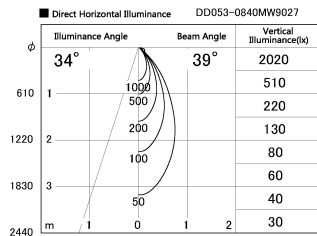

Item no. DD053-0840MW9027

Series Name: Φ 80 Series Reflector Type, Adjustable

Installation	Recessed mount
Type	
Fixture wattage	7.5W
Beam angle	35 deg
Color Temp.	2700K
CRI	Ra>90
Luminous	268 lm
Body	Die-cast aluminum alloy
Body finish	N/A
Trim finish	White
Reflector finish	Mirror
IP Rate	IP20
Light source	COB module
Input Voltage	AC220~240V
Dimming Type	Non-Dimmable
Certificate	CE, CCC
Cut Hole	80mm