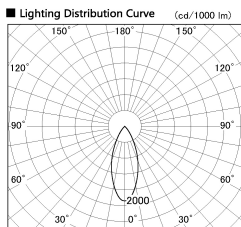

Item no. DD053-0840MW9027

Series Name: Φ 80 Series Reflector Type, Adjustable

Installation	Recessed mount
Type	
Fixture wattage	7.5W
Beam angle	35 deg
Color Temp.	2700K
CRI	Ra>90
Luminous	268 lm
Body	Die-cast aluminum alloy
Body finish	N/A
Trim finish	White
Reflector finish	Mirror
IP Rate	IP20
Light source	COB module
Input Voltage	AC220~240V
Dimming Type	Non-Dimmable
Certificate	CE, CCC
Cut Hole	80mm