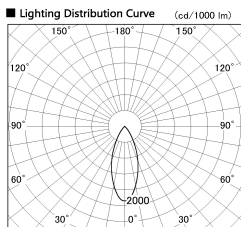

Item no. DD053-0840MW9027

Series Name: Φ 80 Series Reflector Type, Adjustable

Installation	Recessed mount
Type	Φ 80 Series Reflector Type, Adjustable
Fixture wattage	7.5W
Beam angle	35 deg
Color Temp.	2700K
CRI	Ra>90
Luminous	268 lm
Body	Die-cast aluminum alloy
Body finish	N/A
Trim finish	White
Reflector finish	Mirror
IP Rate	IP20
Light source	COB module
Input Voltage	AC220~240V
Dimming Type	Non-Dimmable
Certificate	CE, CCC
Cut Hole	80mm