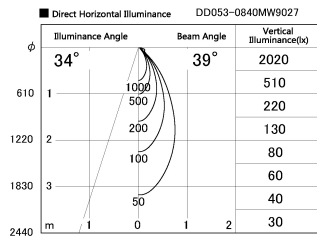

Item no. DD053-0840MW9027

Series Name: Φ 80 Series Reflector Type, Adjustable

Installation	Recessed mount
Type	Φ 80 Series Reflector Type, Adjustable
Fixture wattage	7.5W
Beam angle	35 deg
Color Temp.	2700K
CRI	Ra>90
Luminous	268 lm
Body	Die-cast aluminum alloy
Body finish	N/A
Trim finish	White
Reflector finish	Mirror
IP Rate	IP20
Light source	COB module
Input Voltage	AC220~240V
Dimming Type	Non-Dimmable
Certificate	CE, CCC
Cut Hole	80mm