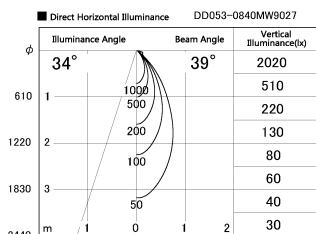

Item no. DD053-0840MW9027

Series Name: Φ 80 Series Reflector Type, Adjustable

Installation	Recessed mount
Type	
Fixture wattage	7.5W
Beam angle	35 deg
Color Temp.	2700K
CRI	Ra>90
Luminous	268 lm
Body	Die-cast aluminum alloy
Body finish	N/A
Trim finish	White
Reflector finish	Mirror
IP Rate	IP20
Light source	COB module
Input Voltage	AC220~240V
Dimming Type	Non-Dimmable
Certificate	CE, CCC
Cut Hole	80mm