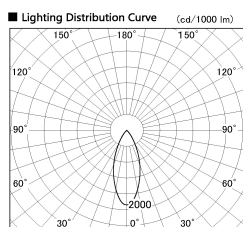

Item no. DD053-0840MW9027

Series Name: Φ 80 Series Reflector Type, Adjustable

Installation	Recessed mount
Type	
Fixture wattage	7.5W
Beam angle	35 deg
Color Temp.	2700K
CRI	Ra>90
Luminous	268 lm
Body	Die-cast aluminum alloy
Body finish	N/A
Trim finish	White
Reflector finish	Mirror
IP Rate	IP20
Light source	COB module
Input Voltage	AC220~240V
Dimming Type	Non-Dimmable
Certificate	CE, CCC
Cut Hole	80mm