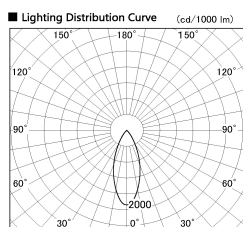

Item no. DD053-0840MW9027-DM

Series Name: Φ 80 Series Reflector Type, Adjustable

Installation Type	Recessed mount
Fixture wattage	8W
Beam angle	35 deg
Color Temp.	2700K
CRI	Ra>90
Luminous	268 lm
Body	Die-cast aluminum alloy
Body finish	N/A
Trim finish	White
Reflector finish	Mirror
IP Rate	IP20
Light source	COB module
Input Voltage	AC220~240V
Dimming Type	Dimmable
Certificate	CE, CCC
Cut Hole	80mm