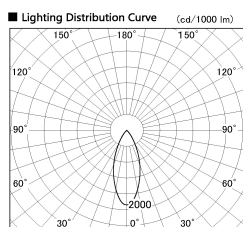

Item no. DD053-0840MW9027-DM

Series Name:  $\Phi$ 80 Series Reflector Type, Adjustable

Installation	Recessed mount
Type	
Fixture wattage	8W
Beam angle	35 deg
Color Temp.	2700K
CRI	Ra>90
Luminous	268 lm
Body	Die-cast aluminum alloy
Body finish	N/A
Trim finish	White
Reflector finish	Mirror
IP Rate	IP20
Light source	COB module
Input Voltage	AC220~240V
Dimming Type	Dimmable
Certificate	CE, CCC
Cut Hole	80mm