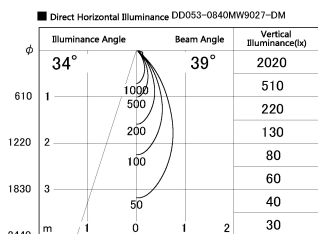

Item no. DD053-0840MW9027-DM

Series Name: Φ 80 Series Reflector Type, Adjustable

Installation Type	Recessed mount
Fixture wattage	8W
Beam angle	35 deg
Color Temp.	2700K
CRI	Ra>90
Luminous	268 lm
Body	Die-cast aluminum alloy
Body finish	N/A
Trim finish	White
Reflector finish	Mirror
IP Rate	IP20
Light source	COB module
Input Voltage	AC220~240V
Dimming Type	Dimmable
Certificate	CE, CCC
Cut Hole	80mm