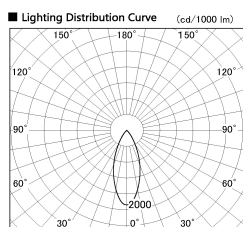

Item no. DD053-0840MW9027-DM

Series Name:  $\Phi$ 80 Series Reflector Type, Adjustable

Installation Type	Recessed mount
Fixture wattage	8W
Beam angle	35 deg
Color Temp.	2700K
CRI	Ra>90
Luminous	268 lm
Body	Die-cast aluminum alloy
Body finish	N/A
Trim finish	White
Reflector finish	Mirror
IP Rate	IP20
Light source	COB module
Input Voltage	AC220~240V
Dimming Type	Dimmable
Certificate	CE, CCC
Cut Hole	80mm