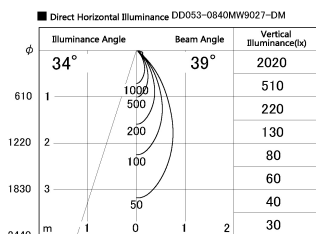

Item no. DD053-0840MW9027-DM

Series Name:  $\Phi$ 80 Series Reflector Type, Adjustable

Installation Type	Recessed mount
Fixture wattage	8W
Beam angle	35 deg
Color Temp.	2700K
CRI	Ra>90
Luminous	268 lm
Body	Die-cast aluminum alloy
Body finish	N/A
Trim finish	White
Reflector finish	Mirror
IP Rate	IP20
Light source	COB module
Input Voltage	AC220~240V
Dimming Type	Dimmable
Certificate	CE, CCC
Cut Hole	80mm