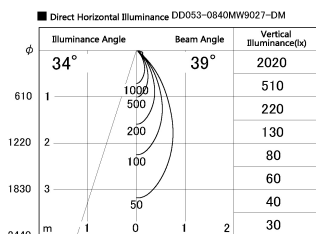

Item no. DD053-0840MW9027-DM

Series Name:  $\Phi$ 80 Series Reflector Type, Adjustable

Installation	Recessed mount
Type	
Fixture wattage	8W
Beam angle	35 deg
Color Temp.	2700K
CRI	Ra>90
Luminous	268 lm
Body	Die-cast aluminum alloy
Body finish	N/A
Trim finish	White
Reflector finish	Mirror
IP Rate	IP20
Light source	COB module
Input Voltage	AC220~240V
Dimming Type	Dimmable
Certificate	CE, CCC
Cut Hole	80mm