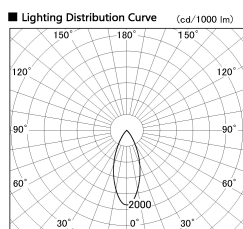

Item no. DD053-0840MW9030

Series Name: Φ 80 Series Reflector Type, Adjustable

Installation	Recessed mount
Type	
Fixture wattage	7.5W
Beam angle	35 deg
Color Temp.	3000K
CRI	Ra>90
Luminous	279 lm
Body	Die-cast aluminum alloy
Body finish	N/A
Trim finish	White
Reflector finish	Mirror
IP Rate	IP20
Light source	COB module
Input Voltage	AC220~240V
Dimming Type	Non-Dimmable
Certificate	CE, CCC
Cut Hole	80mm