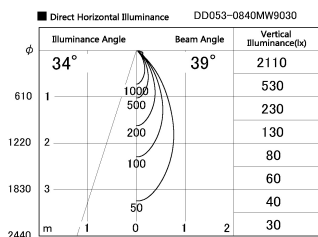

Item no. DD053-0840MW9030

Series Name: Φ 80 Series Reflector Type, Adjustable

| | |
|------------------|-------------------------|
| Installation | Recessed mount |
| Type | |
| Fixture wattage | 7.5W |
| Beam angle | 35 deg |
| Color Temp. | 3000K |
| CRI | Ra>90 |
| Luminous | 279 lm |
| Body | Die-cast aluminum alloy |
| Body finish | N/A |
| Trim finish | White |
| Reflector finish | Mirror |
| IP Rate | IP20 |
| Light source | COB module |
| Input Voltage | AC220~240V |
| Dimming Type | Non-Dimmable |
| Certificate | CE, CCC |
| Cut Hole | 80mm |