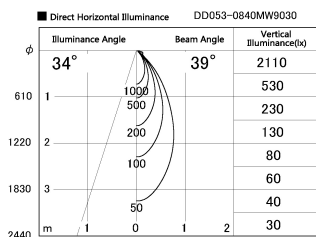

Item no. DD053-0840MW9030

Series Name: Φ 80 Series Reflector Type, Adjustable

Installation	Recessed mount
Type	
Fixture wattage	7.5W
Beam angle	35 deg
Color Temp.	3000K
CRI	Ra>90
Luminous	279 lm
Body	Die-cast aluminum alloy
Body finish	N/A
Trim finish	White
Reflector finish	Mirror
IP Rate	IP20
Light source	COB module
Input Voltage	AC220~240V
Dimming Type	Non-Dimmable
Certificate	CE, CCC
Cut Hole	80mm