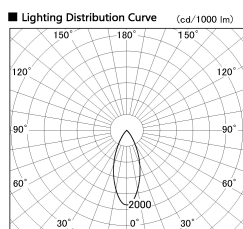

Item no. DD053-0840MW9030

Series Name: Φ 80 Series Reflector Type, Adjustable

| | |
|------------------|-------------------------|
| Installation | Recessed mount |
| Type | |
| Fixture wattage | 7.5W |
| Beam angle | 35 deg |
| Color Temp. | 3000K |
| CRI | Ra>90 |
| Luminous | 279 lm |
| Body | Die-cast aluminum alloy |
| Body finish | N/A |
| Trim finish | White |
| Reflector finish | Mirror |
| IP Rate | IP20 |
| Light source | COB module |
| Input Voltage | AC220~240V |
| Dimming Type | Non-Dimmable |
| Certificate | CE, CCC |
| Cut Hole | 80mm |