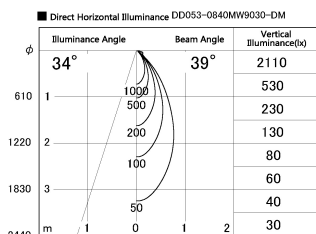

Item no. DD053-0840MW9030-DM

Series Name: Φ 80 Series Reflector Type, Adjustable

Installation Type	Recessed mount
Fixture wattage	8W
Beam angle	35 deg
Color Temp.	3000K
CRI	Ra>90
Luminous	279 lm
Body	Die-cast aluminum alloy
Body finish	N/A
Trim finish	White
Reflector finish	Mirror
IP Rate	IP20
Light source	COB module
Input Voltage	AC220~240V
Dimming Type	Dimmable
Certificate	CE, CCC
Cut Hole	80mm