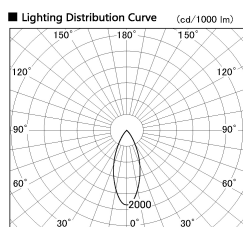

Item no. DD053-0840MW9030-DM

Series Name: Φ 80 Series Reflector Type, Adjustable

Installation Type	Recessed mount
Fixture wattage	8W
Beam angle	35 deg
Color Temp.	3000K
CRI	Ra>90
Luminous	279 lm
Body	Die-cast aluminum alloy
Body finish	N/A
Trim finish	White
Reflector finish	Mirror
IP Rate	IP20
Light source	COB module
Input Voltage	AC220~240V
Dimming Type	Dimmable
Certificate	CE, CCC
Cut Hole	80mm