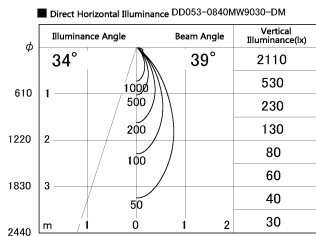

Item no. DD053-0840MW9030-DM

Series Name:  $\Phi$ 80 Series Reflector Type, Adjustable

Installation Type	Recessed mount
Fixture wattage	8W
Beam angle	35 deg
Color Temp.	3000K
CRI	Ra>90
Luminous	279 lm
Body	Die-cast aluminum alloy
Body finish	N/A
Trim finish	White
Reflector finish	Mirror
IP Rate	IP20
Light source	COB module
Input Voltage	AC220~240V
Dimming Type	Dimmable
Certificate	CE, CCC
Cut Hole	80mm