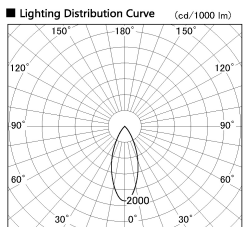

Item no. DD053-0840MW9030-DM

Series Name:  $\Phi$ 80 Series Reflector Type, Adjustable

Installation Type	Recessed mount
Fixture wattage	8W
Beam angle	35 deg
Color Temp.	3000K
CRI	Ra>90
Luminous	279 lm
Body	Die-cast aluminum alloy
Body finish	N/A
Trim finish	White
Reflector finish	Mirror
IP Rate	IP20
Light source	COB module
Input Voltage	AC220~240V
Dimming Type	Dimmable
Certificate	CE, CCC
Cut Hole	80mm