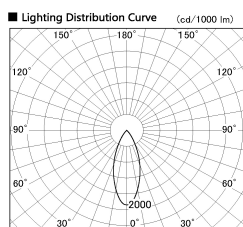

Item no. DD053-0840MW9035

Series Name:  $\Phi$ 80 Series Reflector Type, Adjustable

Installation	Recessed mount
Type	
Fixture wattage	7.5W
Beam angle	35 deg
Color Temp.	3500K
CRI	Ra>90
Luminous	284 lm
Body	Die-cast aluminum alloy
Body finish	N/A
Trim finish	White
Reflector finish	Mirror
IP Rate	IP20
Light source	COB module
Input Voltage	AC220~240V
Dimming Type	Non-Dimmable
Certificate	CE, CCC
Cut Hole	80mm