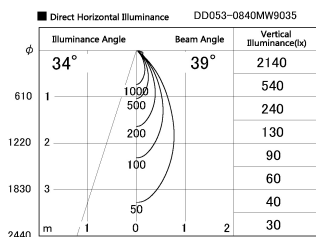

Item no. DD053-0840MW9035

Series Name: Φ 80 Series Reflector Type, Adjustable

Installation	Recessed mount
Type	Φ 80 Series Reflector Type, Adjustable
Fixture wattage	7.5W
Beam angle	35 deg
Color Temp.	3500K
CRI	Ra>90
Luminous	284 lm
Body	Die-cast aluminum alloy
Body finish	N/A
Trim finish	White
Reflector finish	Mirror
IP Rate	IP20
Light source	COB module
Input Voltage	AC220~240V
Dimming Type	Non-Dimmable
Certificate	CE, CCC
Cut Hole	80mm