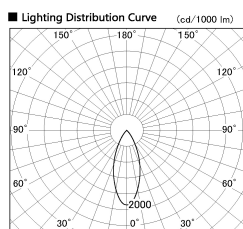

Item no. DD053-0840MW9035

Series Name: Φ 80 Series Reflector Type, Adjustable

Installation	Recessed mount
Type	Φ 80 Series Reflector Type, Adjustable
Fixture wattage	7.5W
Beam angle	35 deg
Color Temp.	3500K
CRI	Ra>90
Luminous	284 lm
Body	Die-cast aluminum alloy
Body finish	N/A
Trim finish	White
Reflector finish	Mirror
IP Rate	IP20
Light source	COB module
Input Voltage	AC220~240V
Dimming Type	Non-Dimmable
Certificate	CE, CCC
Cut Hole	80mm