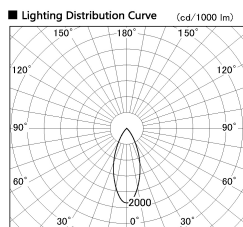

Item no. DD053-0840MW9035

Series Name:  $\Phi$ 80 Series Reflector Type, Adjustable

■ Direct Horizontal Illuminance DD053-0840MW9035

φ	Illuminance Angle	Beam Angle	Vertical Illuminance (lx)
610	34°	39°	2140
1220	1000		540
	500		240
1830	200		130
2440	100		90
	50		60
	30		40
	15		30

Installation	Recessed mount
Type	
Fixture wattage	7.5W
Beam angle	35 deg
Color Temp.	3500K
CRI	Ra>90
Luminous	284 lm
Body	Die-cast aluminum alloy
Body finish	N/A
Trim finish	White
Reflector finish	Mirror
IP Rate	IP20
Light source	COB module
Input Voltage	AC220~240V
Dimming Type	Non-Dimmable
Certificate	CE, CCC
Cut Hole	80mm