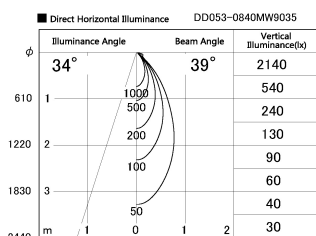

Item no. DD053-0840MW9035

Series Name:  $\Phi$ 80 Series Reflector Type, Adjustable

Installation	Recessed mount
Type	
Fixture wattage	7.5W
Beam angle	35 deg
Color Temp.	3500K
CRI	Ra>90
Luminous	284 lm
Body	Die-cast aluminum alloy
Body finish	N/A
Trim finish	White
Reflector finish	Mirror
IP Rate	IP20
Light source	COB module
Input Voltage	AC220~240V
Dimming Type	Non-Dimmable
Certificate	CE, CCC
Cut Hole	80mm