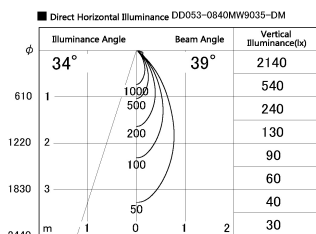

Item no. DD053-0840MW9035-DM

Series Name:  $\Phi$ 80 Series Reflector Type, Adjustable

Installation Type	Recessed mount
Fixture wattage	8W
Beam angle	35 deg
Color Temp.	3500K
CRI	Ra>90
Luminous	284 lm
Body	Die-cast aluminum alloy
Body finish	N/A
Trim finish	White
Reflector finish	Mirror
IP Rate	IP20
Light source	COB module
Input Voltage	AC220~240V
Dimming Type	Dimmable
Certificate	CE, CCC
Cut Hole	80mm