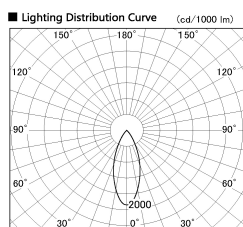

Item no. DD053-0840MW9035-DM

Series Name:  $\Phi$ 80 Series Reflector Type, Adjustable

Installation Type	Recessed mount
Fixture wattage	8W
Beam angle	35 deg
Color Temp.	3500K
CRI	Ra>90
Luminous	284 lm
Body	Die-cast aluminum alloy
Body finish	N/A
Trim finish	White
Reflector finish	Mirror
IP Rate	IP20
Light source	COB module
Input Voltage	AC220~240V
Dimming Type	Dimmable
Certificate	CE, CCC
Cut Hole	80mm