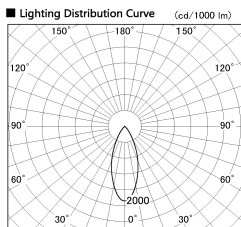

Item no. DD053-0840MW9040

Series Name: Φ 80 Series Reflector Type, Adjustable

■ Direct Horizontal Illuminance DD053-0840MW9040

φ	Illuminance Angle	Beam Angle	Vertical Illuminance (lx)
610	34°	39°	2160
1220			540
1830			240
2440			130
			90
			60
			40
			30

Installation	Recessed mount
Type	
Fixture wattage	7.5W
Beam angle	35 deg
Color Temp.	4000K
CRI	Ra>90
Luminous	286 lm
Body	Die-cast aluminum alloy
Body finish	N/A
Trim finish	White
Reflector finish	Mirror
IP Rate	IP20
Light source	COB module
Input Voltage	AC220~240V
Dimming Type	Non-Dimmable
Certificate	CE, CCC
Cut Hole	80mm