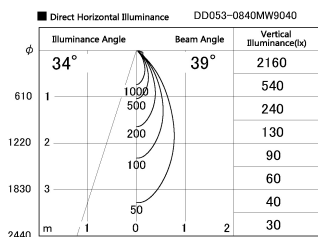

Item no. DD053-0840MW9040

Series Name: Φ 80 Series Reflector Type, Adjustable

Installation	Recessed mount
Type	Φ 80 Series Reflector Type, Adjustable
Fixture wattage	7.5W
Beam angle	35 deg
Color Temp.	4000K
CRI	Ra>90
Luminous	286 lm
Body	Die-cast aluminum alloy
Body finish	N/A
Trim finish	White
Reflector finish	Mirror
IP Rate	IP20
Light source	COB module
Input Voltage	AC220~240V
Dimming Type	Non-Dimmable
Certificate	CE, CCC
Cut Hole	80mm