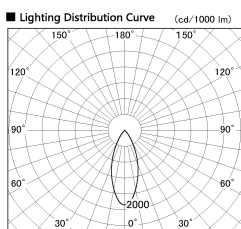

Item no. DD053-0840MW9040

Series Name: Φ 80 Series Reflector Type, Adjustable

Installation	Recessed mount
Type	Φ 80 Series Reflector Type, Adjustable
Fixture wattage	7.5W
Beam angle	35 deg
Color Temp.	4000K
CRI	Ra>90
Luminous	286 lm
Body	Die-cast aluminum alloy
Body finish	N/A
Trim finish	White
Reflector finish	Mirror
IP Rate	IP20
Light source	COB module
Input Voltage	AC220~240V
Dimming Type	Non-Dimmable
Certificate	CE, CCC
Cut Hole	80mm