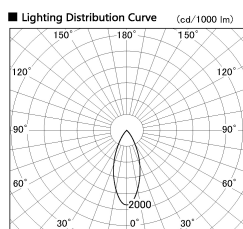

Item no. DD053-0840MW9040

Series Name:  $\Phi$ 80 Series Reflector Type, Adjustable

Installation	Recessed mount
Type	
Fixture wattage	7.5W
Beam angle	35 deg
Color Temp.	4000K
CRI	Ra>90
Luminous	286 lm
Body	Die-cast aluminum alloy
Body finish	N/A
Trim finish	White
Reflector finish	Mirror
IP Rate	IP20
Light source	COB module
Input Voltage	AC220~240V
Dimming Type	Non-Dimmable
Certificate	CE, CCC
Cut Hole	80mm