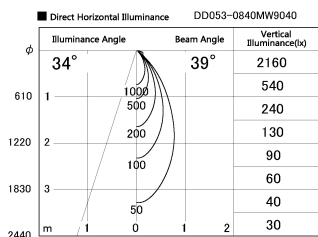

Item no. DD053-0840MW9040

Series Name:  $\Phi$ 80 Series Reflector Type, Adjustable

Installation	Recessed mount
Type	
Fixture wattage	7.5W
Beam angle	35 deg
Color Temp.	4000K
CRI	Ra>90
Luminous	286 lm
Body	Die-cast aluminum alloy
Body finish	N/A
Trim finish	White
Reflector finish	Mirror
IP Rate	IP20
Light source	COB module
Input Voltage	AC220~240V
Dimming Type	Non-Dimmable
Certificate	CE, CCC
Cut Hole	80mm