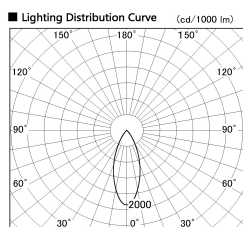

Item no. DD053-0840MW9040-DM

Series Name: Φ 80 Series Reflector Type, Adjustable

Installation	Recessed mount
Type	
Fixture wattage	8W
Beam angle	35 deg
Color Temp.	4000K
CRI	Ra>90
Luminous	286 lm
Body	Die-cast aluminum alloy
Body finish	N/A
Trim finish	White
Reflector finish	Mirror
IP Rate	IP20
Light source	COB module
Input Voltage	AC220~240V
Dimming Type	Dimmable
Certificate	CE, CCC
Cut Hole	80mm