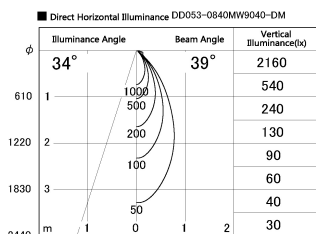

Item no. DD053-0840MW9040-DM

Series Name: Φ 80 Series Reflector Type, Adjustable

Installation	Recessed mount
Type	
Fixture wattage	8W
Beam angle	35 deg
Color Temp.	4000K
CRI	Ra>90
Luminous	286 lm
Body	Die-cast aluminum alloy
Body finish	N/A
Trim finish	White
Reflector finish	Mirror
IP Rate	IP20
Light source	COB module
Input Voltage	AC220~240V
Dimming Type	Dimmable
Certificate	CE, CCC
Cut Hole	80mm