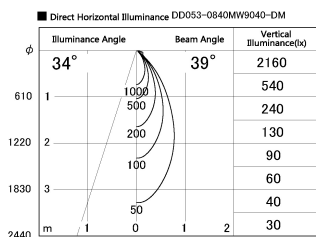

Item no. DD053-0840MW9040-DM

Series Name: Φ 80 Series Reflector Type, Adjustable

Installation	Recessed mount
Type	
Fixture wattage	8W
Beam angle	35 deg
Color Temp.	4000K
CRI	Ra>90
Luminous	286 lm
Body	Die-cast aluminum alloy
Body finish	N/A
Trim finish	White
Reflector finish	Mirror
IP Rate	IP20
Light source	COB module
Input Voltage	AC220~240V
Dimming Type	Dimmable
Certificate	CE, CCC
Cut Hole	80mm