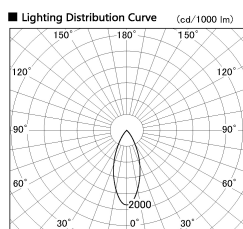

Item no. DD053-0840MW9040-DM

Series Name: Φ 80 Series Reflector Type, Adjustable

Installation	Recessed mount
Type	
Fixture wattage	8W
Beam angle	35 deg
Color Temp.	4000K
CRI	Ra>90
Luminous	286 lm
Body	Die-cast aluminum alloy
Body finish	N/A
Trim finish	White
Reflector finish	Mirror
IP Rate	IP20
Light source	COB module
Input Voltage	AC220~240V
Dimming Type	Dimmable
Certificate	CE, CCC
Cut Hole	80mm