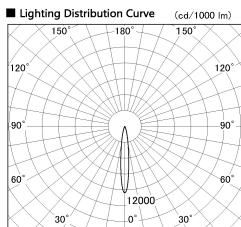

Item no. DD053-1315MW9027-DM

Series Name: Φ 80 Series Reflector Type, Adjustable

■ Direct Horizontal Illuminance DD053-1315MW9027-DM

φ	Illuminance Angle	Beam Angle	Vertical Illuminance (lx)
220	13°	13°	21130
1			5280
			2350
450			1320
2			850
600			590
3			430
910			330

Installation	Recessed mount
Type	
Fixture wattage	13W
Beam angle	15 deg
Color Temp.	2700K
CRI	Ra>90
Luminous	523 lm
Body	Die-cast aluminum alloy
Body finish	N/A
Trim finish	White
Reflector finish	Mirror
IP Rate	IP20
Light source	COB module
Input Voltage	AC220~240V
Dimming Type	Dimmable
Certificate	CE, CCC
Cut Hole	80mm