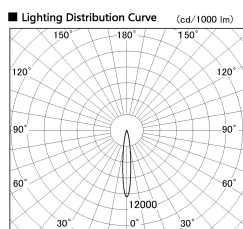

Item no. DD053-1315MW9027-DM

Series Name:  $\Phi$ 80 Series Reflector Type, Adjustable

■ Direct Horizontal Illuminance DD053-1315MW9027-DM

φ	Illuminance Angle	Beam Angle	Vertical Illuminance (lx)
220	13°	13°	21130
1			5280
			2350
450			1320
2			850
600			590
3			430
910			330

Installation	Recessed mount
Type	
Fixture wattage	13W
Beam angle	15 deg
Color Temp.	2700K
CRI	Ra>90
Luminous	523 lm
Body	Die-cast aluminum alloy
Body finish	N/A
Trim finish	White
Reflector finish	Mirror
IP Rate	IP20
Light source	COB module
Input Voltage	AC220~240V
Dimming Type	Dimmable
Certificate	CE, CCC
Cut Hole	80mm