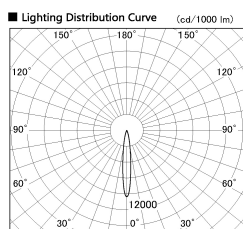

Item no. DD053-1315MW9030

Series Name:  $\Phi$ 80 Series Reflector Type, Adjustable

■ Direct Horizontal Illuminance DD053-1315MW9030

φ	Illuminance Angle	Beam Angle	Vertical Illuminance (lx)
220	13°	13°	22220
1	1000		5560
	5000		2470
450	2000		1390
2	1000		890
600	500		620
3	250		450
910	125		350

Installation	Recessed mount
Type	$\Phi$ 80 Series Reflector Type, Adjustable
Fixture wattage	12W
Beam angle	15 deg
Color Temp.	3000K
CRI	Ra>90
Luminous	550 lm
Body	Die-cast aluminum alloy
Body finish	N/A
Trim finish	White
Reflector finish	Mirror
IP Rate	IP20
Light source	COB module
Input Voltage	AC220~240V
Dimming Type	Non-Dimmable
Certificate	CE, CCC
Cut Hole	80mm