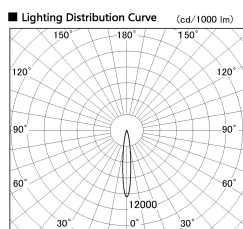

Item no. DD053-1315MW9030

Series Name: Φ 80 Series Reflector Type, Adjustable

■ Direct Horizontal Illuminance DD053-1315MW9030

φ	Illuminance Angle	Beam Angle	Vertical Illuminance (lx)
	13°	13°	22220
220	1000		5560
1	5000		2470
450	2000		1390
2	1000		890
680	500		620
3			450
910	1	0	350
		1	2

Installation	Recessed mount
Type	
Fixture wattage	12W
Beam angle	15 deg
Color Temp.	3000K
CRI	Ra>90
Luminous	550 lm
Body	Die-cast aluminum alloy
Body finish	N/A
Trim finish	White
Reflector finish	Mirror
IP Rate	IP20
Light source	COB module
Input Voltage	AC220~240V
Dimming Type	Non-Dimmable
Certificate	CE, CCC
Cut Hole	80mm