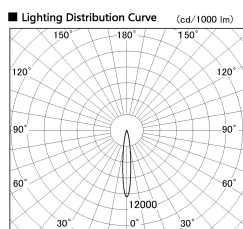

Item no. DD053-1315MW9030-DM

Series Name: Φ 80 Series Reflector Type, Adjustable

■ Direct Horizontal Illuminance DD053-1315MW9030-DM

φ	Illuminance Angle	Beam Angle	Vertical Illuminance (lx)
	13°	13°	22220
220	1000		5560
1	5000		2470
450	2000		1390
2	1000		890
600	500		620
3	250		450
910	125		350

Installation	Recessed mount
Type	
Fixture wattage	13W
Beam angle	15 deg
Color Temp.	3000K
CRI	Ra>90
Luminous	550 lm
Body	Die-cast aluminum alloy
Body finish	N/A
Trim finish	White
Reflector finish	Mirror
IP Rate	IP20
Light source	COB module
Input Voltage	AC220~240V
Dimming Type	Dimmable
Certificate	CE, CCC
Cut Hole	80mm