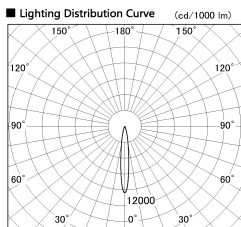

Item no. DD053-1315MW9030-DM

Series Name:  $\Phi$ 80 Series Reflector Type, Adjustable

■ Direct Horizontal Illuminance DD053-1315MW9030-DM

φ	Illuminance Angle	Beam Angle	Vertical Illuminance (lx)
	13°	13°	22220
220	1000		5560
1	5000		2470
450	2000		1390
2	1000		890
600	500		620
3	200		450
910	100		350

Installation	Recessed mount
Type	
Fixture wattage	13W
Beam angle	15 deg
Color Temp.	3000K
CRI	Ra>90
Luminous	550 lm
Body	Die-cast aluminum alloy
Body finish	N/A
Trim finish	White
Reflector finish	Mirror
IP Rate	IP20
Light source	COB module
Input Voltage	AC220~240V
Dimming Type	Dimmable
Certificate	CE, CCC
Cut Hole	80mm