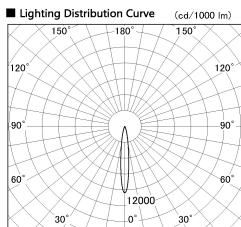

Item no. DD053-1315MW9030-DM

Series Name: Φ 80 Series Reflector Type, Adjustable

■ Direct Horizontal Illuminance DD053-1315MW9030-DM

Beam Angle	Illuminance Angle	Vertical Illuminance (lx)
13°	13°	22220
	1	5560
	2	2470
	3	1390
	4	890
	5	620
	6	450
	8	350

Installation	Recessed mount
Type	
Fixture wattage	13W
Beam angle	15 deg
Color Temp.	3000K
CRI	Ra>90
Luminous	550 lm
Body	Die-cast aluminum alloy
Body finish	N/A
Trim finish	White
Reflector finish	Mirror
IP Rate	IP20
Light source	COB module
Input Voltage	AC220~240V
Dimming Type	Dimmable
Certificate	CE, CCC
Cut Hole	80mm