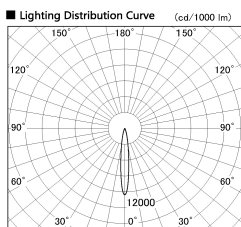

Item no. DD053-1315MW9030-DM

Series Name: Φ 80 Series Reflector Type, Adjustable

Installation	Recessed mount
Type	Φ 80 Series Reflector Type, Adjustable
Fixture wattage	13W
Beam angle	15 deg
Color Temp.	3000K
CRI	Ra>90
Luminous	550 lm
Body	Die-cast aluminum alloy
Body finish	N/A
Trim finish	White
Reflector finish	Mirror
IP Rate	IP20
Light source	COB module
Input Voltage	AC220~240V
Dimming Type	Dimmable
Certificate	CE, CCC
Cut Hole	80mm

Direct Horizontal Illuminance DD053-1315MW9030-DM

φ	Illuminance Angle	Beam Angle	Vertical Illuminance (lx)
	13°	13°	22220
220	1000		5560
1	5000		2470
450	2000		1390
2	1000		890
600	500		620
3			450
910			350