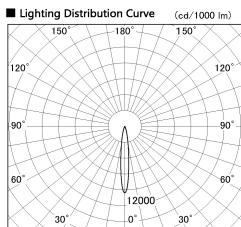

Item no. DD053-1315MW9035-DM

Series Name: Φ 80 Series Reflector Type, Adjustable

■ Direct Horizontal Illuminance DD053-1315MW9035-DM

φ	Illuminance Angle	Beam Angle	Vertical Illuminance (lx)
220	13°	13°	22830
1	10000		5710
	5000		2540
450	2000		1430
2	1000		910
600	500		630
3	250		470
910	125		360

Installation	Recessed mount
Type	
Fixture wattage	13W
Beam angle	15 deg
Color Temp.	3500K
CRI	Ra>90
Luminous	565 lm
Body	Die-cast aluminum alloy
Body finish	N/A
Trim finish	White
Reflector finish	Mirror
IP Rate	IP20
Light source	COB module
Input Voltage	AC220~240V
Dimming Type	Dimmable
Certificate	CE, CCC
Cut Hole	80mm