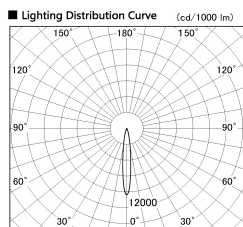

Item no. DD053-1315MW9035-DM

Series Name:  $\Phi$ 80 Series Reflector Type, Adjustable

■ Direct Horizontal Illuminance DD053-1315MW9035-DM

φ	Illuminance Angle	Beam Angle	Vertical Illuminance (lx)
220	13°	13°	22830
1	10000		5710
	5000		2540
450	2000		1430
2	1000		910
600	500		630
3	250		470
910	125		360

Installation	Recessed mount
Type	
Fixture wattage	13W
Beam angle	15 deg
Color Temp.	3500K
CRI	Ra>90
Luminous	565 lm
Body	Die-cast aluminum alloy
Body finish	N/A
Trim finish	White
Reflector finish	Mirror
IP Rate	IP20
Light source	COB module
Input Voltage	AC220~240V
Dimming Type	Dimmable
Certificate	CE, CCC
Cut Hole	80mm