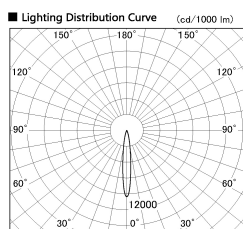

Item no. DD053-1315MW9035-DM

Series Name: Φ 80 Series Reflector Type, Adjustable

■ Direct Horizontal Illuminance DD053-1315MW9035-DM

Beam Angle	Illuminance Angle	Vertical Illuminance (lx)
13°	13°	22830
		5710
		2540
		1430
		910
		630
		470
		360

Installation	Recessed mount
Type	
Fixture wattage	13W
Beam angle	15 deg
Color Temp.	3500K
CRI	Ra>90
Luminous	565 lm
Body	Die-cast aluminum alloy
Body finish	N/A
Trim finish	White
Reflector finish	Mirror
IP Rate	IP20
Light source	COB module
Input Voltage	AC220~240V
Dimming Type	Dimmable
Certificate	CE, CCC
Cut Hole	80mm