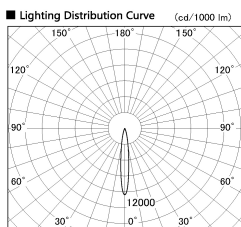

Item no. DD053-1315MW9035-DM

Series Name: Φ 80 Series Reflector Type, Adjustable

| | |
|------------------|---|
| Installation | Recessed mount |
| Type | Φ 80 Series Reflector Type, Adjustable |
| Fixture wattage | 13W |
| Beam angle | 15 deg |
| Color Temp. | 3500K |
| CRI | Ra>90 |
| Luminous | 565 lm |
| Body | Die-cast aluminum alloy |
| Body finish | N/A |
| Trim finish | White |
| Reflector finish | Mirror |
| IP Rate | IP20 |
| Light source | COB module |
| Input Voltage | AC220~240V |
| Dimming Type | Dimmable |
| Certificate | CE, CCC |
| Cut Hole | 80mm |

Direct Horizontal Illuminance DD053-1315MW9035-DM

| φ | Illuminance Angle | Beam Angle | Vertical Illuminance (lx) |
|-----|-------------------|------------|---------------------------|
| 13° | | 13° | 22830 |
| 1 | 10000 | | 5710 |
| | 5000 | | 2540 |
| 2 | 2000 | | 1430 |
| 3 | 1000 | | 910 |
| 450 | | | 630 |
| 600 | | | 470 |
| 910 | | | 360 |
| m | 1 | 0 | 1 |
| | | 1 | 2 |