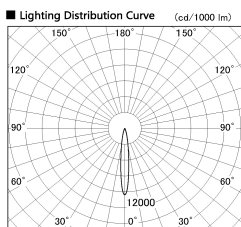

Item no. DD053-1315MW9040-DM

Series Name: Φ 80 Series Reflector Type, Adjustable

Installation	Recessed mount
Type	Φ 80 Series Reflector Type, Adjustable
Fixture wattage	13W
Beam angle	15 deg
Color Temp.	4000K
CRI	Ra>90
Luminous	575 lm
Body	Die-cast aluminum alloy
Body finish	N/A
Trim finish	White
Reflector finish	Mirror
IP Rate	IP20
Light source	COB module
Input Voltage	AC220~240V
Dimming Type	Dimmable
Certificate	CE, CCC
Cut Hole	80mm

Direct Horizontal Illuminance DD053-1315MW9040-DM

φ	Illuminance Angle	Beam Angle	Vertical Illuminance (lx)
13°		13°	23230
220	10000		5810
	5000		2580
450	2000		1450
	1000		930
680			650
	500		470
910			360