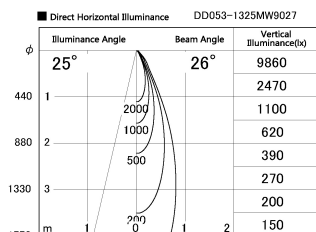

Item no. DD053-1325MW9027

Series Name:  $\Phi$ 80 Series Reflector Type, Adjustable

Installation	Recessed mount
Type	
Fixture wattage	14.7W
Beam angle	25 deg
Color Temp.	2700K
CRI	Ra>90
Luminous	597 lm
Body	Die-cast aluminum alloy
Body finish	N/A
Trim finish	White
Reflector finish	Mirror
IP Rate	IP20
Light source	COB module
Input Voltage	AC220~240V
Dimming Type	Non-Dimmable
Certificate	CE, CCC
Cut Hole	80mm