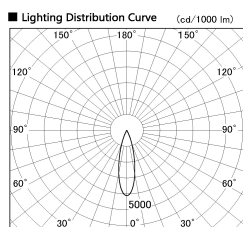

Item no. DD053-1325MW9027

Series Name:  $\Phi$ 80 Series Reflector Type, Adjustable

Installation	Recessed mount
Type	
Fixture wattage	14.7W
Beam angle	25 deg
Color Temp.	2700K
CRI	Ra>90
Luminous	597 lm
Body	Die-cast aluminum alloy
Body finish	N/A
Trim finish	White
Reflector finish	Mirror
IP Rate	IP20
Light source	COB module
Input Voltage	AC220~240V
Dimming Type	Non-Dimmable
Certificate	CE, CCC
Cut Hole	80mm