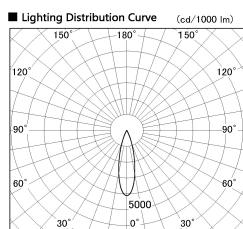

Item no. DD053-1325MW9027-DM

Series Name: Φ 80 Series Reflector Type, Adjustable

Installation	Recessed mount
Type	
Fixture wattage	15.9W
Beam angle	25 deg
Color Temp.	2700K
CRI	Ra>90
Luminous	597 lm
Body	Die-cast aluminum alloy
Body finish	N/A
Trim finish	White
Reflector finish	Mirror
IP Rate	IP20
Light source	COB module
Input Voltage	AC220~240V
Dimming Type	Dimmable
Certificate	CE, CCC
Cut Hole	80mm