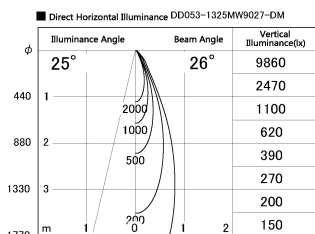

Item no. DD053-1325MW9027-DM

Series Name: Φ 80 Series Reflector Type, Adjustable

Installation	Recessed mount
Type	
Fixture wattage	15.9W
Beam angle	25 deg
Color Temp.	2700K
CRI	Ra>90
Luminous	597 lm
Body	Die-cast aluminum alloy
Body finish	N/A
Trim finish	White
Reflector finish	Mirror
IP Rate	IP20
Light source	COB module
Input Voltage	AC220~240V
Dimming Type	Dimmable
Certificate	CE, CCC
Cut Hole	80mm