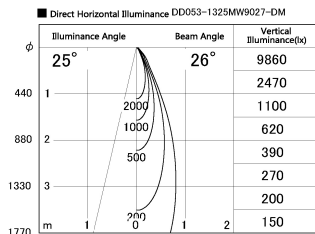

Item no. DD053-1325MW9027-DM

Series Name:  $\Phi$ 80 Series Reflector Type, Adjustable

Installation	Recessed mount
Type	
Fixture wattage	15.9W
Beam angle	25 deg
Color Temp.	2700K
CRI	Ra>90
Luminous	597 lm
Body	Die-cast aluminum alloy
Body finish	N/A
Trim finish	White
Reflector finish	Mirror
IP Rate	IP20
Light source	COB module
Input Voltage	AC220~240V
Dimming Type	Dimmable
Certificate	CE, CCC
Cut Hole	80mm