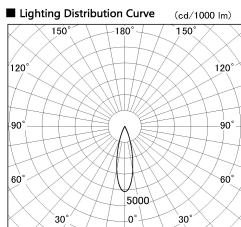

Item no. DD053-1325MW9027-DM

Series Name:  $\Phi$ 80 Series Reflector Type, Adjustable

Installation	Recessed mount
Type	
Fixture wattage	15.9W
Beam angle	25 deg
Color Temp.	2700K
CRI	Ra>90
Luminous	597 lm
Body	Die-cast aluminum alloy
Body finish	N/A
Trim finish	White
Reflector finish	Mirror
IP Rate	IP20
Light source	COB module
Input Voltage	AC220~240V
Dimming Type	Dimmable
Certificate	CE, CCC
Cut Hole	80mm