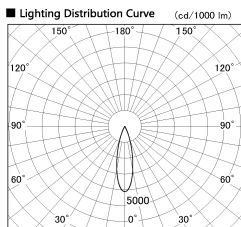

Item no. DD053-1325MW9030

Series Name:  $\Phi$ 80 Series Reflector Type, Adjustable

|                  |   |
|------------------|---|
| Installation     | Recessed mount                              |
| Type             | $\Phi$ 80 Series Reflector Type, Adjustable |
| Fixture wattage  | 14.7W                                       |
| Beam angle       | 25 deg                                      |
| Color Temp.      | 3000K                                       |
| CRI              | Ra>90                                       |
| Luminous         | 622 lm                                      |
| Body             | Die-cast aluminum alloy                     |
| Body finish      | N/A   |
| Trim finish      | White                                       |
| Reflector finish | Mirror                                      |
| IP Rate          | IP20  |
| Light source     | COB module                                  |
| Input Voltage    | AC220~240V                                  |
| Dimming Type     | Non-Dimmable                                |
| Certificate      | CE, CCC                                     |
| Cut Hole         | 80mm  |