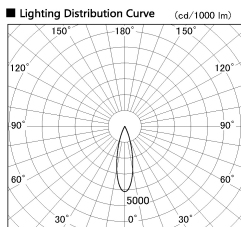

Item no. DD053-1325MW9030

Series Name:  $\Phi$ 80 Series Reflector Type, Adjustable

Installation	Recessed mount
Type	
Fixture wattage	14.7W
Beam angle	25 deg
Color Temp.	3000K
CRI	Ra>90
Luminous	622 lm
Body	Die-cast aluminum alloy
Body finish	N/A
Trim finish	White
Reflector finish	Mirror
IP Rate	IP20
Light source	COB module
Input Voltage	AC220~240V
Dimming Type	Non-Dimmable
Certificate	CE, CCC
Cut Hole	80mm