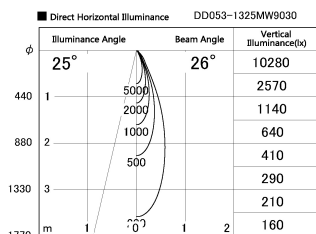

Item no. DD053-1325MW9030

Series Name: Φ 80 Series Reflector Type, Adjustable

Installation	Recessed mount
Type	
Fixture wattage	14.7W
Beam angle	25 deg
Color Temp.	3000K
CRI	Ra>90
Luminous	622 lm
Body	Die-cast aluminum alloy
Body finish	N/A
Trim finish	White
Reflector finish	Mirror
IP Rate	IP20
Light source	COB module
Input Voltage	AC220~240V
Dimming Type	Non-Dimmable
Certificate	CE, CCC
Cut Hole	80mm