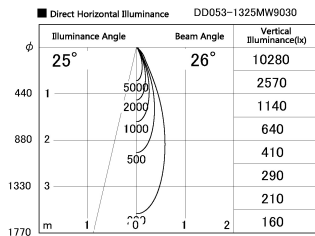

Item no. DD053-1325MW9030

Series Name:  $\Phi$ 80 Series Reflector Type, Adjustable

Installation	Recessed mount
Type	
Fixture wattage	14.7W
Beam angle	25 deg
Color Temp.	3000K
CRI	Ra>90
Luminous	622 lm
Body	Die-cast aluminum alloy
Body finish	N/A
Trim finish	White
Reflector finish	Mirror
IP Rate	IP20
Light source	COB module
Input Voltage	AC220~240V
Dimming Type	Non-Dimmable
Certificate	CE, CCC
Cut Hole	80mm