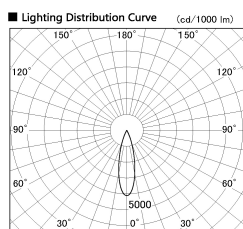

Item no. DD053-1325MW9030

Series Name: Φ 80 Series Reflector Type, Adjustable

Installation	Recessed mount
Type	
Fixture wattage	14.7W
Beam angle	25 deg
Color Temp.	3000K
CRI	Ra>90
Luminous	622 lm
Body	Die-cast aluminum alloy
Body finish	N/A
Trim finish	White
Reflector finish	Mirror
IP Rate	IP20
Light source	COB module
Input Voltage	AC220~240V
Dimming Type	Non-Dimmable
Certificate	CE, CCC
Cut Hole	80mm