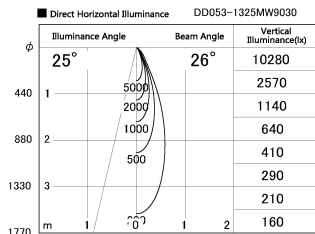

Item no. DD053-1325MW9030

Series Name:  $\Phi$ 80 Series Reflector Type, Adjustable

|                  |   |
|------------------|---|
| Installation     | Recessed mount                              |
| Type             | $\Phi$ 80 Series Reflector Type, Adjustable |
| Fixture wattage  | 14.7W                                       |
| Beam angle       | 25 deg                                      |
| Color Temp.      | 3000K                                       |
| CRI              | Ra>90                                       |
| Luminous         | 622 lm                                      |
| Body             | Die-cast aluminum alloy                     |
| Body finish      | N/A   |
| Trim finish      | White                                       |
| Reflector finish | Mirror                                      |
| IP Rate          | IP20  |
| Light source     | COB module                                  |
| Input Voltage    | AC220~240V                                  |
| Dimming Type     | Non-Dimmable                                |
| Certificate      | CE, CCC                                     |
| Cut Hole         | 80mm  |