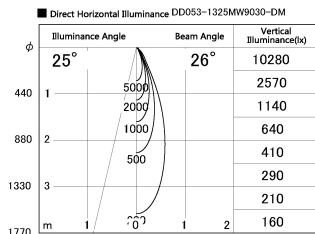

Item no. DD053-1325MW9030-DM

Series Name: Φ 80 Series Reflector Type, Adjustable

Installation	Recessed mount
Type	
Fixture wattage	15.9W
Beam angle	25 deg
Color Temp.	3000K
CRI	Ra>90
Luminous	622 lm
Body	Die-cast aluminum alloy
Body finish	N/A
Trim finish	White
Reflector finish	Mirror
IP Rate	IP20
Light source	COB module
Input Voltage	AC220~240V
Dimming Type	Dimmable
Certificate	CE, CCC
Cut Hole	80mm