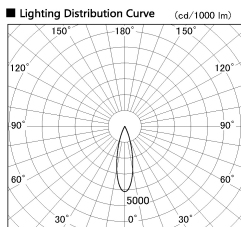

Item no. DD053-1325MW9030-DM

Series Name: Φ 80 Series Reflector Type, Adjustable

Installation	Recessed mount
Type	
Fixture wattage	15.9W
Beam angle	25 deg
Color Temp.	3000K
CRI	Ra>90
Luminous	622 lm
Body	Die-cast aluminum alloy
Body finish	N/A
Trim finish	White
Reflector finish	Mirror
IP Rate	IP20
Light source	COB module
Input Voltage	AC220~240V
Dimming Type	Dimmable
Certificate	CE, CCC
Cut Hole	80mm