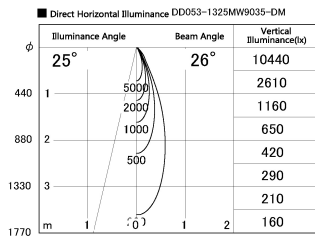

Item no. DD053-1325MW9035-DM

Series Name: Φ 80 Series Reflector Type, Adjustable

Installation	Recessed mount
Type	
Fixture wattage	15.9W
Beam angle	25 deg
Color Temp.	3500K
CRI	Ra>90
Luminous	632 lm
Body	Die-cast aluminum alloy
Body finish	N/A
Trim finish	White
Reflector finish	Mirror
IP Rate	IP20
Light source	COB module
Input Voltage	AC220~240V
Dimming Type	Dimmable
Certificate	CE, CCC
Cut Hole	80mm