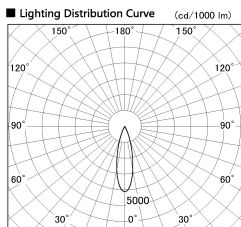

Item no. DD053-1325MW9035-DM

Series Name: Φ 80 Series Reflector Type, Adjustable

Installation	Recessed mount
Type	
Fixture wattage	15.9W
Beam angle	25 deg
Color Temp.	3500K
CRI	Ra>90
Luminous	632 lm
Body	Die-cast aluminum alloy
Body finish	N/A
Trim finish	White
Reflector finish	Mirror
IP Rate	IP20
Light source	COB module
Input Voltage	AC220~240V
Dimming Type	Dimmable
Certificate	CE, CCC
Cut Hole	80mm