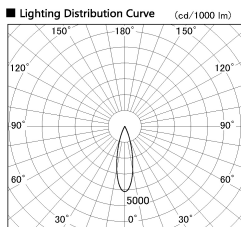

Item no. DD053-1325MW9040-DM

Series Name: Φ 80 Series Reflector Type, Adjustable

■ Direct Horizontal Illuminance DD053-1325MW9040-DM

φ	Illuminance Angle	Beam Angle	Vertical Illuminance (lx)
1	25°	26°	10540
2			2630
3			1170
4			660
5			420
6			290
7			220
8			160

Installation	Recessed mount
Type	
Fixture wattage	15.9W
Beam angle	25 deg
Color Temp.	4000K
CRI	Ra>90
Luminous	638 lm
Body	Die-cast aluminum alloy
Body finish	N/A
Trim finish	White
Reflector finish	Mirror
IP Rate	IP20
Light source	COB module
Input Voltage	AC220~240V
Dimming Type	Dimmable
Certificate	CE, CCC
Cut Hole	80mm