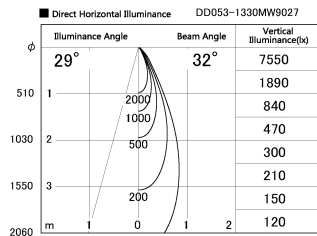

Item no. DD053-1330MW9027

Series Name:  $\Phi$ 80 Series Reflector Type, Adjustable

Installation	Recessed mount
Type	
Fixture wattage	14.7W
Beam angle	30 deg
Color Temp.	2700K
CRI	Ra>90
Luminous	597 lm
Body	Die-cast aluminum alloy
Body finish	N/A
Trim finish	White
Reflector finish	Mirror
IP Rate	IP20
Light source	COB module
Input Voltage	AC220~240V
Dimming Type	Non-Dimmable
Certificate	CE, CCC
Cut Hole	80mm