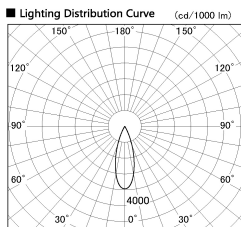

Item no. DD053-1330MW9027

Series Name:  $\Phi$ 80 Series Reflector Type, Adjustable

Installation	Recessed mount
Type	
Fixture wattage	14.7W
Beam angle	30 deg
Color Temp.	2700K
CRI	Ra>90
Luminous	597 lm
Body	Die-cast aluminum alloy
Body finish	N/A
Trim finish	White
Reflector finish	Mirror
IP Rate	IP20
Light source	COB module
Input Voltage	AC220~240V
Dimming Type	Non-Dimmable
Certificate	CE, CCC
Cut Hole	80mm