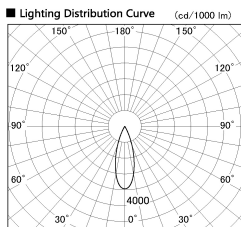

Item no. DD053-1330MW9027

Series Name: Φ 80 Series Reflector Type, Adjustable

Installation	Recessed mount
Type	
Fixture wattage	14.7W
Beam angle	30 deg
Color Temp.	2700K
CRI	Ra>90
Luminous	597 lm
Body	Die-cast aluminum alloy
Body finish	N/A
Trim finish	White
Reflector finish	Mirror
IP Rate	IP20
Light source	COB module
Input Voltage	AC220~240V
Dimming Type	Non-Dimmable
Certificate	CE, CCC
Cut Hole	80mm