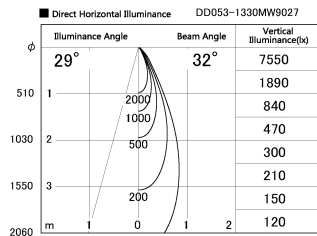

Item no. DD053-1330MW9027

Series Name: Φ 80 Series Reflector Type, Adjustable

Installation	Recessed mount
Type	
Fixture wattage	14.7W
Beam angle	30 deg
Color Temp.	2700K
CRI	Ra>90
Luminous	597 lm
Body	Die-cast aluminum alloy
Body finish	N/A
Trim finish	White
Reflector finish	Mirror
IP Rate	IP20
Light source	COB module
Input Voltage	AC220~240V
Dimming Type	Non-Dimmable
Certificate	CE, CCC
Cut Hole	80mm