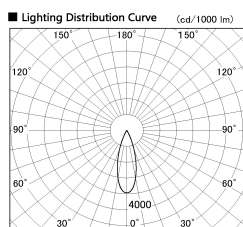

Item no. DD053-1330MW9030

Series Name: Φ 80 Series Reflector Type, Adjustable

Installation	Recessed mount
Type	
Fixture wattage	14.7W
Beam angle	30 deg
Color Temp.	3000K
CRI	Ra>90
Luminous	622 lm
Body	Die-cast aluminum alloy
Body finish	N/A
Trim finish	White
Reflector finish	Mirror
IP Rate	IP20
Light source	COB module
Input Voltage	AC220~240V
Dimming Type	Non-Dimmable
Certificate	CE, CCC
Cut Hole	80mm