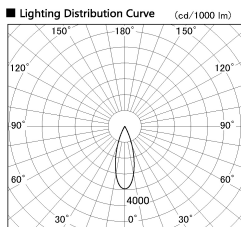

Item no. DD053-1330MW9030

Series Name:  $\Phi$ 80 Series Reflector Type, Adjustable

Installation	Recessed mount
Type	
Fixture wattage	14.7W
Beam angle	30 deg
Color Temp.	3000K
CRI	Ra>90
Luminous	622 lm
Body	Die-cast aluminum alloy
Body finish	N/A
Trim finish	White
Reflector finish	Mirror
IP Rate	IP20
Light source	COB module
Input Voltage	AC220~240V
Dimming Type	Non-Dimmable
Certificate	CE, CCC
Cut Hole	80mm