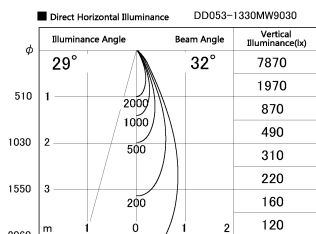

Item no. DD053-1330MW9030

Series Name: Φ 80 Series Reflector Type, Adjustable

Installation	Recessed mount
Type	
Fixture wattage	14.7W
Beam angle	30 deg
Color Temp.	3000K
CRI	Ra>90
Luminous	622 lm
Body	Die-cast aluminum alloy
Body finish	N/A
Trim finish	White
Reflector finish	Mirror
IP Rate	IP20
Light source	COB module
Input Voltage	AC220~240V
Dimming Type	Non-Dimmable
Certificate	CE, CCC
Cut Hole	80mm