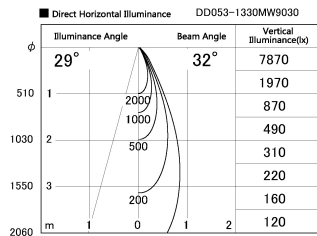

Item no. DD053-1330MW9030

Series Name:  $\Phi$ 80 Series Reflector Type, Adjustable

Installation	Recessed mount
Type	
Fixture wattage	14.7W
Beam angle	30 deg
Color Temp.	3000K
CRI	Ra>90
Luminous	622 lm
Body	Die-cast aluminum alloy
Body finish	N/A
Trim finish	White
Reflector finish	Mirror
IP Rate	IP20
Light source	COB module
Input Voltage	AC220~240V
Dimming Type	Non-Dimmable
Certificate	CE, CCC
Cut Hole	80mm