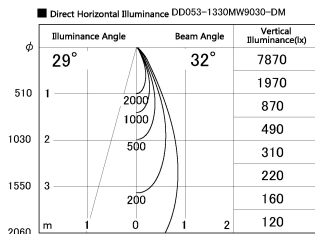

Item no. DD053-1330MW9030-DM

Series Name: Φ 80 Series Reflector Type, Adjustable

Installation	Recessed mount
Type	
Fixture wattage	15.9W
Beam angle	30 deg
Color Temp.	3000K
CRI	Ra>90
Luminous	622 lm
Body	Die-cast aluminum alloy
Body finish	N/A
Trim finish	White
Reflector finish	Mirror
IP Rate	IP20
Light source	COB module
Input Voltage	AC220~240V
Dimming Type	Dimmable
Certificate	CE, CCC
Cut Hole	80mm