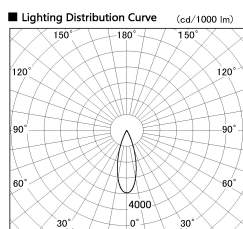

Item no. DD053-1330MW9030-DM

Series Name: Φ 80 Series Reflector Type, Adjustable

Installation	Recessed mount
Type	Φ 80 Series Reflector Type, Adjustable
Fixture wattage	15.9W
Beam angle	30 deg
Color Temp.	3000K
CRI	Ra>90
Luminous	622 lm
Body	Die-cast aluminum alloy
Body finish	N/A
Trim finish	White
Reflector finish	Mirror
IP Rate	IP20
Light source	COB module
Input Voltage	AC220~240V
Dimming Type	Dimmable
Certificate	CE, CCC
Cut Hole	80mm