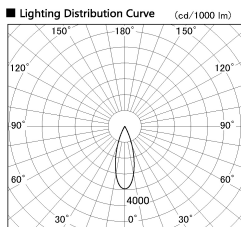

Item no. DD053-1330MW9030-DM

Series Name: Φ 80 Series Reflector Type, Adjustable

Installation	Recessed mount
Type	
Fixture wattage	15.9W
Beam angle	30 deg
Color Temp.	3000K
CRI	Ra>90
Luminous	622 lm
Body	Die-cast aluminum alloy
Body finish	N/A
Trim finish	White
Reflector finish	Mirror
IP Rate	IP20
Light source	COB module
Input Voltage	AC220~240V
Dimming Type	Dimmable
Certificate	CE, CCC
Cut Hole	80mm