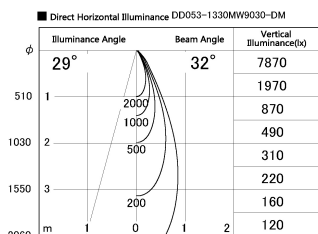

Item no. DD053-1330MW9030-DM

Series Name: Φ 80 Series Reflector Type, Adjustable

Installation	Recessed mount
Type	Φ 80 Series Reflector Type, Adjustable
Fixture wattage	15.9W
Beam angle	30 deg
Color Temp.	3000K
CRI	Ra>90
Luminous	622 lm
Body	Die-cast aluminum alloy
Body finish	N/A
Trim finish	White
Reflector finish	Mirror
IP Rate	IP20
Light source	COB module
Input Voltage	AC220~240V
Dimming Type	Dimmable
Certificate	CE, CCC
Cut Hole	80mm