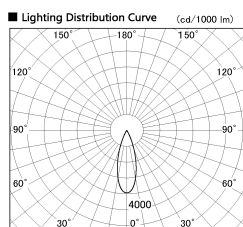

Item no. DD053-1330MW9035

Series Name: Φ 80 Series Reflector Type, Adjustable

Installation	Recessed mount
Type	Φ 80 Series Reflector Type, Adjustable
Fixture wattage	14.7W
Beam angle	30 deg
Color Temp.	3500K
CRI	Ra>90
Luminous	632 lm
Body	Die-cast aluminum alloy
Body finish	N/A
Trim finish	White
Reflector finish	Mirror
IP Rate	IP20
Light source	COB module
Input Voltage	AC220~240V
Dimming Type	Non-Dimmable
Certificate	CE, CCC
Cut Hole	80mm