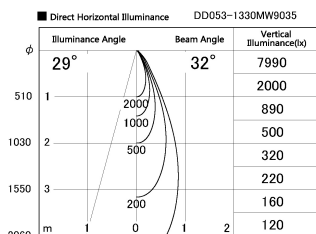

Item no. DD053-1330MW9035

Series Name: Φ 80 Series Reflector Type, Adjustable

Installation	Recessed mount
Type	Φ 80 Series Reflector Type, Adjustable
Fixture wattage	14.7W
Beam angle	30 deg
Color Temp.	3500K
CRI	Ra>90
Luminous	632 lm
Body	Die-cast aluminum alloy
Body finish	N/A
Trim finish	White
Reflector finish	Mirror
IP Rate	IP20
Light source	COB module
Input Voltage	AC220~240V
Dimming Type	Non-Dimmable
Certificate	CE, CCC
Cut Hole	80mm