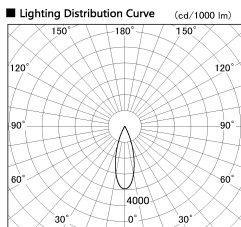

Item no. DD053-1330MW9035

Series Name: Φ 80 Series Reflector Type, Adjustable

Installation	Recessed mount
Type	
Fixture wattage	14.7W
Beam angle	30 deg
Color Temp.	3500K
CRI	Ra>90
Luminous	632 lm
Body	Die-cast aluminum alloy
Body finish	N/A
Trim finish	White
Reflector finish	Mirror
IP Rate	IP20
Light source	COB module
Input Voltage	AC220~240V
Dimming Type	Non-Dimmable
Certificate	CE, CCC
Cut Hole	80mm