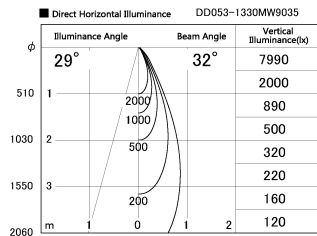

Item no. DD053-1330MW9035

Series Name: Φ 80 Series Reflector Type, Adjustable

Installation	Recessed mount
Type	
Fixture wattage	14.7W
Beam angle	30 deg
Color Temp.	3500K
CRI	Ra>90
Luminous	632 lm
Body	Die-cast aluminum alloy
Body finish	N/A
Trim finish	White
Reflector finish	Mirror
IP Rate	IP20
Light source	COB module
Input Voltage	AC220~240V
Dimming Type	Non-Dimmable
Certificate	CE, CCC
Cut Hole	80mm