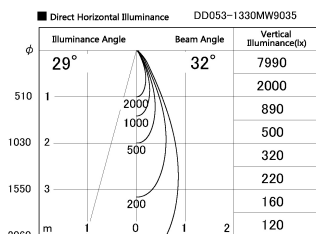

Item no. DD053-1330MW9035

Series Name: Φ 80 Series Reflector Type, Adjustable

Installation	Recessed mount
Type	
Fixture wattage	14.7W
Beam angle	30 deg
Color Temp.	3500K
CRI	Ra>90
Luminous	632 lm
Body	Die-cast aluminum alloy
Body finish	N/A
Trim finish	White
Reflector finish	Mirror
IP Rate	IP20
Light source	COB module
Input Voltage	AC220~240V
Dimming Type	Non-Dimmable
Certificate	CE, CCC
Cut Hole	80mm