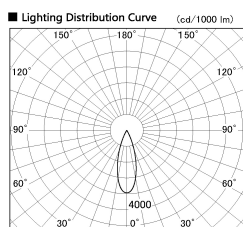

Item no. DD053-1330MW9035

Series Name: Φ 80 Series Reflector Type, Adjustable

Installation	Recessed mount
Type	
Fixture wattage	14.7W
Beam angle	30 deg
Color Temp.	3500K
CRI	Ra>90
Luminous	632 lm
Body	Die-cast aluminum alloy
Body finish	N/A
Trim finish	White
Reflector finish	Mirror
IP Rate	IP20
Light source	COB module
Input Voltage	AC220~240V
Dimming Type	Non-Dimmable
Certificate	CE, CCC
Cut Hole	80mm