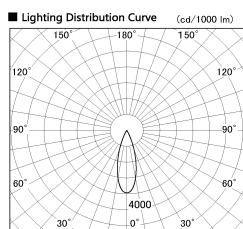

Item no. DD053-1330MW9035-DM

Series Name: Φ 80 Series Reflector Type, Adjustable

Installation	Recessed mount
Type	Φ 80 Series Reflector Type, Adjustable
Fixture wattage	15.9W
Beam angle	30 deg
Color Temp.	3500K
CRI	Ra>90
Luminous	632 lm
Body	Die-cast aluminum alloy
Body finish	N/A
Trim finish	White
Reflector finish	Mirror
IP Rate	IP20
Light source	COB module
Input Voltage	AC220~240V
Dimming Type	Dimmable
Certificate	CE, CCC
Cut Hole	80mm