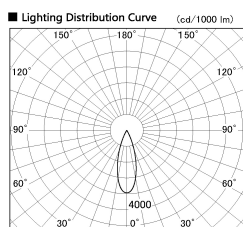

Item no. DD053-1330MW9035-DM

Series Name: Φ 80 Series Reflector Type, Adjustable

Installation	Recessed mount
Type	
Fixture wattage	15.9W
Beam angle	30 deg
Color Temp.	3500K
CRI	Ra>90
Luminous	632 lm
Body	Die-cast aluminum alloy
Body finish	N/A
Trim finish	White
Reflector finish	Mirror
IP Rate	IP20
Light source	COB module
Input Voltage	AC220~240V
Dimming Type	Dimmable
Certificate	CE, CCC
Cut Hole	80mm