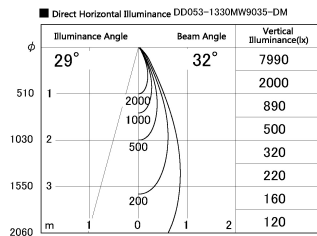

Item no. DD053-1330MW9035-DM

Series Name: Φ 80 Series Reflector Type, Adjustable

Installation	Recessed mount
Type	
Fixture wattage	15.9W
Beam angle	30 deg
Color Temp.	3500K
CRI	Ra>90
Luminous	632 lm
Body	Die-cast aluminum alloy
Body finish	N/A
Trim finish	White
Reflector finish	Mirror
IP Rate	IP20
Light source	COB module
Input Voltage	AC220~240V
Dimming Type	Dimmable
Certificate	CE, CCC
Cut Hole	80mm