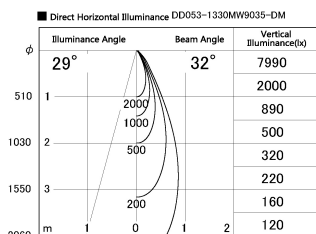

Item no. DD053-1330MW9035-DM

Series Name: Φ 80 Series Reflector Type, Adjustable

Installation	Recessed mount
Type	
Fixture wattage	15.9W
Beam angle	30 deg
Color Temp.	3500K
CRI	Ra>90
Luminous	632 lm
Body	Die-cast aluminum alloy
Body finish	N/A
Trim finish	White
Reflector finish	Mirror
IP Rate	IP20
Light source	COB module
Input Voltage	AC220~240V
Dimming Type	Dimmable
Certificate	CE, CCC
Cut Hole	80mm