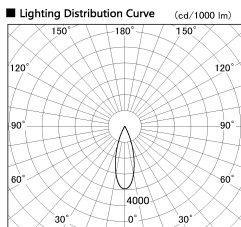

Item no. DD053-1330MW9035-DM

Series Name: Φ 80 Series Reflector Type, Adjustable

Installation	Recessed mount
Type	
Fixture wattage	15.9W
Beam angle	30 deg
Color Temp.	3500K
CRI	Ra>90
Luminous	632 lm
Body	Die-cast aluminum alloy
Body finish	N/A
Trim finish	White
Reflector finish	Mirror
IP Rate	IP20
Light source	COB module
Input Voltage	AC220~240V
Dimming Type	Dimmable
Certificate	CE, CCC
Cut Hole	80mm