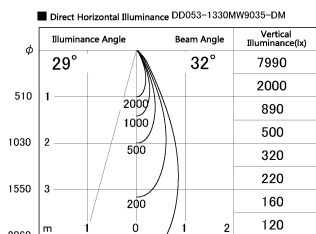

Item no. DD053-1330MW9035-DM

Series Name: Φ 80 Series Reflector Type, Adjustable

Installation	Recessed mount
Type	Φ 80 Series Reflector Type, Adjustable
Fixture wattage	15.9W
Beam angle	30 deg
Color Temp.	3500K
CRI	Ra>90
Luminous	632 lm
Body	Die-cast aluminum alloy
Body finish	N/A
Trim finish	White
Reflector finish	Mirror
IP Rate	IP20
Light source	COB module
Input Voltage	AC220~240V
Dimming Type	Dimmable
Certificate	CE, CCC
Cut Hole	80mm