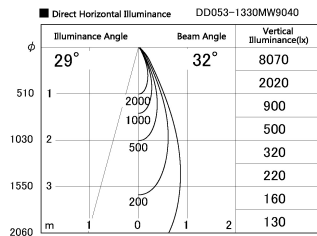

Item no. DD053-1330MW9040

Series Name: Φ 80 Series Reflector Type, Adjustable

Installation	Recessed mount
Type	
Fixture wattage	14.7W
Beam angle	30 deg
Color Temp.	4000K
CRI	Ra>90
Luminous	638 lm
Body	Die-cast aluminum alloy
Body finish	N/A
Trim finish	White
Reflector finish	Mirror
IP Rate	IP20
Light source	COB module
Input Voltage	AC220~240V
Dimming Type	Non-Dimmable
Certificate	CE, CCC
Cut Hole	80mm