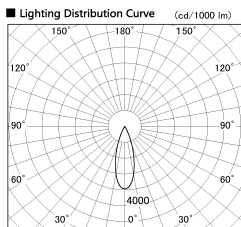

Item no. DD053-1330MW9040

Series Name: Φ 80 Series Reflector Type, Adjustable

Installation	Recessed mount
Type	Φ 80 Series Reflector Type, Adjustable
Fixture wattage	14.7W
Beam angle	30 deg
Color Temp.	4000K
CRI	Ra>90
Luminous	638 lm
Body	Die-cast aluminum alloy
Body finish	N/A
Trim finish	White
Reflector finish	Mirror
IP Rate	IP20
Light source	COB module
Input Voltage	AC220~240V
Dimming Type	Non-Dimmable
Certificate	CE, CCC
Cut Hole	80mm