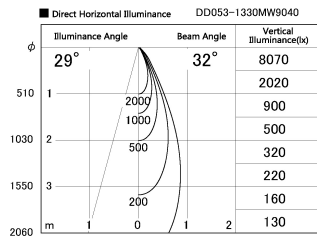

Item no. DD053-1330MW9040

Series Name: Φ 80 Series Reflector Type, Adjustable

Installation	Recessed mount
Type	Φ 80 Series Reflector Type, Adjustable
Fixture wattage	14.7W
Beam angle	30 deg
Color Temp.	4000K
CRI	Ra>90
Luminous	638 lm
Body	Die-cast aluminum alloy
Body finish	N/A
Trim finish	White
Reflector finish	Mirror
IP Rate	IP20
Light source	COB module
Input Voltage	AC220~240V
Dimming Type	Non-Dimmable
Certificate	CE, CCC
Cut Hole	80mm