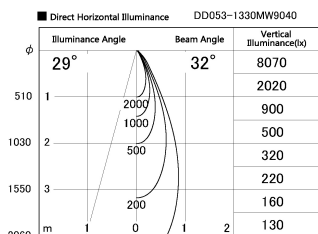

Item no. DD053-1330MW9040

Series Name: Φ 80 Series Reflector Type, Adjustable

Installation	Recessed mount
Type	
Fixture wattage	14.7W
Beam angle	30 deg
Color Temp.	4000K
CRI	Ra>90
Luminous	638 lm
Body	Die-cast aluminum alloy
Body finish	N/A
Trim finish	White
Reflector finish	Mirror
IP Rate	IP20
Light source	COB module
Input Voltage	AC220~240V
Dimming Type	Non-Dimmable
Certificate	CE, CCC
Cut Hole	80mm