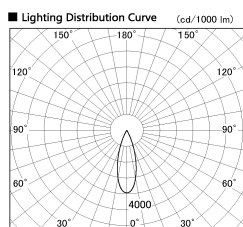

Item no. DD053-1330MW9040

Series Name: Φ 80 Series Reflector Type, Adjustable

Installation	Recessed mount
Type	
Fixture wattage	14.7W
Beam angle	30 deg
Color Temp.	4000K
CRI	Ra>90
Luminous	638 lm
Body	Die-cast aluminum alloy
Body finish	N/A
Trim finish	White
Reflector finish	Mirror
IP Rate	IP20
Light source	COB module
Input Voltage	AC220~240V
Dimming Type	Non-Dimmable
Certificate	CE, CCC
Cut Hole	80mm