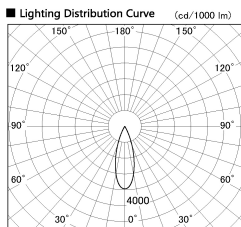

Item no. DD053-1330MW9040

Series Name: Φ 80 Series Reflector Type, Adjustable

Installation	Recessed mount
Type	
Fixture wattage	14.7W
Beam angle	30 deg
Color Temp.	4000K
CRI	Ra>90
Luminous	638 lm
Body	Die-cast aluminum alloy
Body finish	N/A
Trim finish	White
Reflector finish	Mirror
IP Rate	IP20
Light source	COB module
Input Voltage	AC220~240V
Dimming Type	Non-Dimmable
Certificate	CE, CCC
Cut Hole	80mm