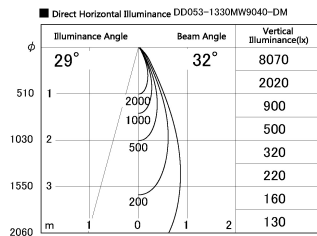

Item no. DD053-1330MW9040-DM

Series Name:  $\Phi$ 80 Series Reflector Type, Adjustable

Installation	Recessed mount
Type	
Fixture wattage	15.9W
Beam angle	30 deg
Color Temp.	4000K
CRI	Ra>90
Luminous	638 lm
Body	Die-cast aluminum alloy
Body finish	N/A
Trim finish	White
Reflector finish	Mirror
IP Rate	IP20
Light source	COB module
Input Voltage	AC220~240V
Dimming Type	Dimmable
Certificate	CE, CCC
Cut Hole	80mm