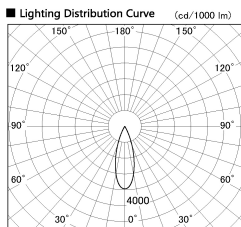

Item no. DD053-1330MW9040-DM

Series Name:  $\Phi$ 80 Series Reflector Type, Adjustable

Installation	Recessed mount
Type	
Fixture wattage	15.9W
Beam angle	30 deg
Color Temp.	4000K
CRI	Ra>90
Luminous	638 lm
Body	Die-cast aluminum alloy
Body finish	N/A
Trim finish	White
Reflector finish	Mirror
IP Rate	IP20
Light source	COB module
Input Voltage	AC220~240V
Dimming Type	Dimmable
Certificate	CE, CCC
Cut Hole	80mm