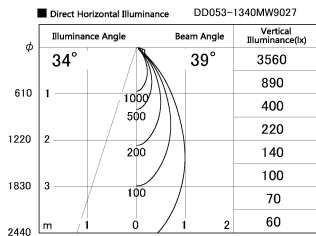

Item no. DD053-1340MW9027

Series Name: Φ 80 Series Reflector Type, Adjustable

Installation	Recessed mount
Type	
Fixture wattage	14.7W
Beam angle	35 deg
Color Temp.	2700K
CRI	Ra>90
Luminous	472 lm
Body	Die-cast aluminum alloy
Body finish	N/A
Trim finish	White
Reflector finish	Mirror
IP Rate	IP20
Light source	COB module
Input Voltage	AC220~240V
Dimming Type	Non-Dimmable
Certificate	CE, CCC
Cut Hole	80mm