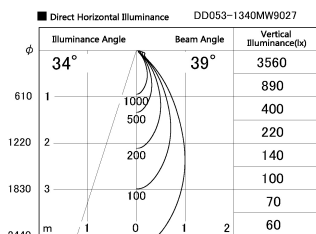

Item no. DD053-1340MW9027

Series Name: Φ 80 Series Reflector Type, Adjustable

Installation	Recessed mount
Type	
Fixture wattage	14.7W
Beam angle	35 deg
Color Temp.	2700K
CRI	Ra>90
Luminous	472 lm
Body	Die-cast aluminum alloy
Body finish	N/A
Trim finish	White
Reflector finish	Mirror
IP Rate	IP20
Light source	COB module
Input Voltage	AC220~240V
Dimming Type	Non-Dimmable
Certificate	CE, CCC
Cut Hole	80mm