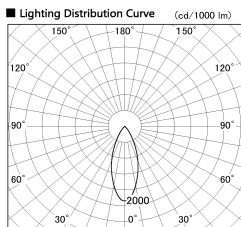

Item no. DD053-1340MW9027

Series Name: Φ 80 Series Reflector Type, Adjustable

Installation	Recessed mount
Type	
Fixture wattage	14.7W
Beam angle	35 deg
Color Temp.	2700K
CRI	Ra>90
Luminous	472 lm
Body	Die-cast aluminum alloy
Body finish	N/A
Trim finish	White
Reflector finish	Mirror
IP Rate	IP20
Light source	COB module
Input Voltage	AC220~240V
Dimming Type	Non-Dimmable
Certificate	CE, CCC
Cut Hole	80mm