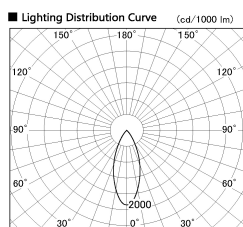

Item no. DD053-1340MW9027

Series Name: Φ 80 Series Reflector Type, Adjustable

Installation	Recessed mount
Type	
Fixture wattage	14.7W
Beam angle	35 deg
Color Temp.	2700K
CRI	Ra>90
Luminous	472 lm
Body	Die-cast aluminum alloy
Body finish	N/A
Trim finish	White
Reflector finish	Mirror
IP Rate	IP20
Light source	COB module
Input Voltage	AC220~240V
Dimming Type	Non-Dimmable
Certificate	CE, CCC
Cut Hole	80mm