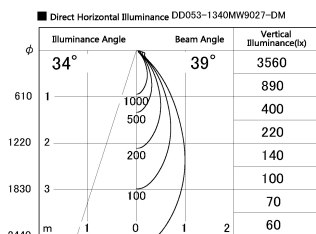

Item no. DD053-1340MW9027-DM

Series Name: Φ 80 Series Reflector Type, Adjustable

Installation	Recessed mount
Type	
Fixture wattage	15.9W
Beam angle	35 deg
Color Temp.	2700K
CRI	Ra>90
Luminous	472 lm
Body	Die-cast aluminum alloy
Body finish	N/A
Trim finish	White
Reflector finish	Mirror
IP Rate	IP20
Light source	COB module
Input Voltage	AC220~240V
Dimming Type	Dimmable
Certificate	CE, CCC
Cut Hole	80mm