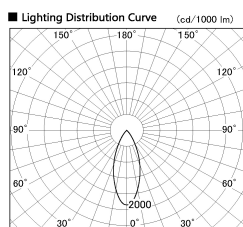

Item no. DD053-1340MW9027-DM

Series Name: Φ 80 Series Reflector Type, Adjustable

Installation	Recessed mount
Type	
Fixture wattage	15.9W
Beam angle	35 deg
Color Temp.	2700K
CRI	Ra>90
Luminous	472 lm
Body	Die-cast aluminum alloy
Body finish	N/A
Trim finish	White
Reflector finish	Mirror
IP Rate	IP20
Light source	COB module
Input Voltage	AC220~240V
Dimming Type	Dimmable
Certificate	CE, CCC
Cut Hole	80mm