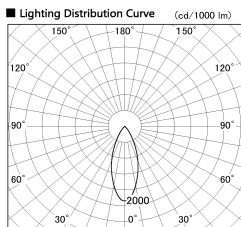

Item no. DD053-1340MW9027-DM

Series Name: Φ 80 Series Reflector Type, Adjustable

Installation	Recessed mount
Type	
Fixture wattage	15.9W
Beam angle	35 deg
Color Temp.	2700K
CRI	Ra>90
Luminous	472 lm
Body	Die-cast aluminum alloy
Body finish	N/A
Trim finish	White
Reflector finish	Mirror
IP Rate	IP20
Light source	COB module
Input Voltage	AC220~240V
Dimming Type	Dimmable
Certificate	CE, CCC
Cut Hole	80mm