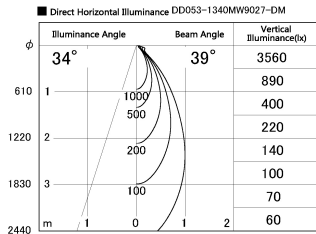

Item no. DD053-1340MW9027-DM

Series Name: Φ 80 Series Reflector Type, Adjustable

Installation	Recessed mount
Type	Φ 80 Series Reflector Type, Adjustable
Fixture wattage	15.9W
Beam angle	35 deg
Color Temp.	2700K
CRI	Ra>90
Luminous	472 lm
Body	Die-cast aluminum alloy
Body finish	N/A
Trim finish	White
Reflector finish	Mirror
IP Rate	IP20
Light source	COB module
Input Voltage	AC220~240V
Dimming Type	Dimmable
Certificate	CE, CCC
Cut Hole	80mm