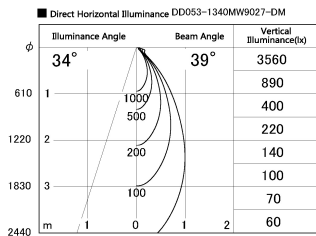

Item no. DD053-1340MW9027-DM

Series Name: Φ 80 Series Reflector Type, Adjustable

Installation	Recessed mount
Type	
Fixture wattage	15.9W
Beam angle	35 deg
Color Temp.	2700K
CRI	Ra>90
Luminous	472 lm
Body	Die-cast aluminum alloy
Body finish	N/A
Trim finish	White
Reflector finish	Mirror
IP Rate	IP20
Light source	COB module
Input Voltage	AC220~240V
Dimming Type	Dimmable
Certificate	CE, CCC
Cut Hole	80mm