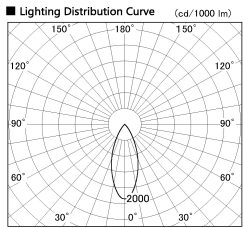

Item no. DD053-1340MW9027-DM

Series Name: Φ 80 Series Reflector Type, Adjustable

Installation	Recessed mount
Type	Φ 80 Series Reflector Type, Adjustable
Fixture wattage	15.9W
Beam angle	35 deg
Color Temp.	2700K
CRI	Ra>90
Luminous	472 lm
Body	Die-cast aluminum alloy
Body finish	N/A
Trim finish	White
Reflector finish	Mirror
IP Rate	IP20
Light source	COB module
Input Voltage	AC220~240V
Dimming Type	Dimmable
Certificate	CE, CCC
Cut Hole	80mm