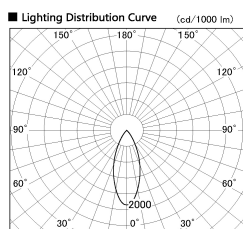

Item no. DD053-1340MW9030

Series Name:  $\Phi$ 80 Series Reflector Type, Adjustable

Installation	Recessed mount
Type	$\Phi$ 80 Series Reflector Type, Adjustable
Fixture wattage	14.7W
Beam angle	35 deg
Color Temp.	3000K
CRI	Ra>90
Luminous	492 lm
Body	Die-cast aluminum alloy
Body finish	N/A
Trim finish	White
Reflector finish	Mirror
IP Rate	IP20
Light source	COB module
Input Voltage	AC220~240V
Dimming Type	Non-Dimmable
Certificate	CE, CCC
Cut Hole	80mm