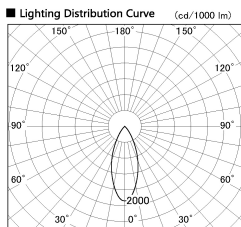

Item no. DD053-1340MW9030

Series Name:  $\Phi$ 80 Series Reflector Type, Adjustable

Installation	Recessed mount
Type	
Fixture wattage	14.7W
Beam angle	35 deg
Color Temp.	3000K
CRI	Ra>90
Luminous	492 lm
Body	Die-cast aluminum alloy
Body finish	N/A
Trim finish	White
Reflector finish	Mirror
IP Rate	IP20
Light source	COB module
Input Voltage	AC220~240V
Dimming Type	Non-Dimmable
Certificate	CE, CCC
Cut Hole	80mm