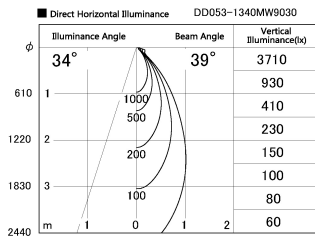

Item no. DD053-1340MW9030

Series Name:  $\Phi$ 80 Series Reflector Type, Adjustable

Installation	Recessed mount
Type	
Fixture wattage	14.7W
Beam angle	35 deg
Color Temp.	3000K
CRI	Ra>90
Luminous	492 lm
Body	Die-cast aluminum alloy
Body finish	N/A
Trim finish	White
Reflector finish	Mirror
IP Rate	IP20
Light source	COB module
Input Voltage	AC220~240V
Dimming Type	Non-Dimmable
Certificate	CE, CCC
Cut Hole	80mm