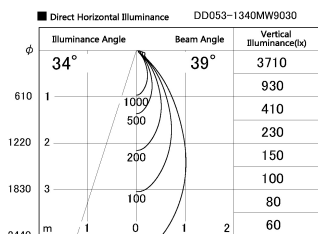

Item no. DD053-1340MW9030

Series Name:  $\Phi$ 80 Series Reflector Type, Adjustable

Installation	Recessed mount
Type	$\Phi$ 80 Series Reflector Type, Adjustable
Fixture wattage	14.7W
Beam angle	35 deg
Color Temp.	3000K
CRI	Ra>90
Luminous	492 lm
Body	Die-cast aluminum alloy
Body finish	N/A
Trim finish	White
Reflector finish	Mirror
IP Rate	IP20
Light source	COB module
Input Voltage	AC220~240V
Dimming Type	Non-Dimmable
Certificate	CE, CCC
Cut Hole	80mm