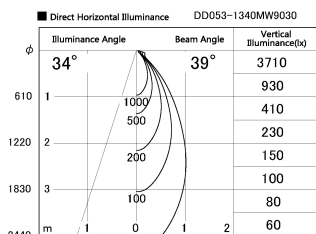

Item no. DD053-1340MW9030

Series Name:  $\Phi$ 80 Series Reflector Type, Adjustable

Installation	Recessed mount
Type	
Fixture wattage	14.7W
Beam angle	35 deg
Color Temp.	3000K
CRI	Ra>90
Luminous	492 lm
Body	Die-cast aluminum alloy
Body finish	N/A
Trim finish	White
Reflector finish	Mirror
IP Rate	IP20
Light source	COB module
Input Voltage	AC220~240V
Dimming Type	Non-Dimmable
Certificate	CE, CCC
Cut Hole	80mm