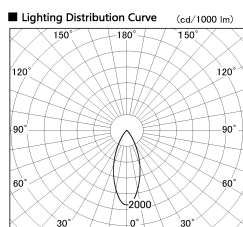

Item no. DD053-1340MW9030

Series Name:  $\Phi$ 80 Series Reflector Type, Adjustable

Installation	Recessed mount
Type	
Fixture wattage	14.7W
Beam angle	35 deg
Color Temp.	3000K
CRI	Ra>90
Luminous	492 lm
Body	Die-cast aluminum alloy
Body finish	N/A
Trim finish	White
Reflector finish	Mirror
IP Rate	IP20
Light source	COB module
Input Voltage	AC220~240V
Dimming Type	Non-Dimmable
Certificate	CE, CCC
Cut Hole	80mm