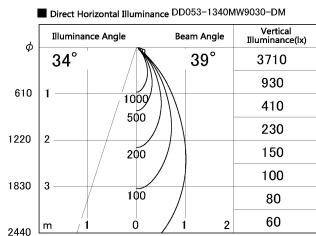

Item no. DD053-1340MW9030-DM

Series Name:  $\Phi$ 80 Series Reflector Type, Adjustable

Installation	Recessed mount
Type	
Fixture wattage	15.9W
Beam angle	35 deg
Color Temp.	3000K
CRI	Ra>90
Luminous	492 lm
Body	Die-cast aluminum alloy
Body finish	N/A
Trim finish	White
Reflector finish	Mirror
IP Rate	IP20
Light source	COB module
Input Voltage	AC220~240V
Dimming Type	Dimmable
Certificate	CE, CCC
Cut Hole	80mm