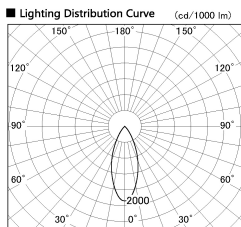

Item no. DD053-1340MW9030-DM

Series Name:  $\Phi$ 80 Series Reflector Type, Adjustable

Installation	Recessed mount
Type	
Fixture wattage	15.9W
Beam angle	35 deg
Color Temp.	3000K
CRI	Ra>90
Luminous	492 lm
Body	Die-cast aluminum alloy
Body finish	N/A
Trim finish	White
Reflector finish	Mirror
IP Rate	IP20
Light source	COB module
Input Voltage	AC220~240V
Dimming Type	Dimmable
Certificate	CE, CCC
Cut Hole	80mm