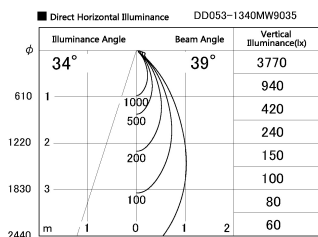

Item no. DD053-1340MW9035

Series Name: Φ 80 Series Reflector Type, Adjustable

Installation	Recessed mount
Type	Φ 80 Series Reflector Type, Adjustable
Fixture wattage	14.7W
Beam angle	35 deg
Color Temp.	3500K
CRI	Ra>90
Luminous	500 lm
Body	Die-cast aluminum alloy
Body finish	N/A
Trim finish	White
Reflector finish	Mirror
IP Rate	IP20
Light source	COB module
Input Voltage	AC220~240V
Dimming Type	Non-Dimmable
Certificate	CE, CCC
Cut Hole	80mm