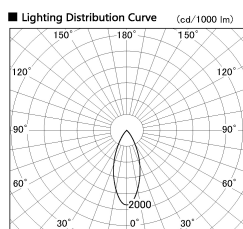

Item no. DD053-1340MW9035

Series Name: Φ 80 Series Reflector Type, Adjustable

Installation	Recessed mount
Type	Φ 80 Series Reflector Type, Adjustable
Fixture wattage	14.7W
Beam angle	35 deg
Color Temp.	3500K
CRI	Ra>90
Luminous	500 lm
Body	Die-cast aluminum alloy
Body finish	N/A
Trim finish	White
Reflector finish	Mirror
IP Rate	IP20
Light source	COB module
Input Voltage	AC220~240V
Dimming Type	Non-Dimmable
Certificate	CE, CCC
Cut Hole	80mm