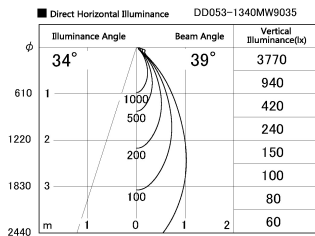

Item no. DD053-1340MW9035

Series Name:  $\Phi$ 80 Series Reflector Type, Adjustable

Installation	Recessed mount
Type	
Fixture wattage	14.7W
Beam angle	35 deg
Color Temp.	3500K
CRI	Ra>90
Luminous	500 lm
Body	Die-cast aluminum alloy
Body finish	N/A
Trim finish	White
Reflector finish	Mirror
IP Rate	IP20
Light source	COB module
Input Voltage	AC220~240V
Dimming Type	Non-Dimmable
Certificate	CE, CCC
Cut Hole	80mm