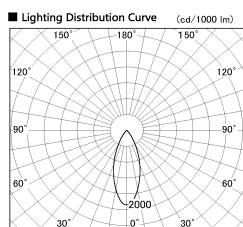

Item no. DD053-1340MW9035

Series Name:  $\Phi$ 80 Series Reflector Type, Adjustable

Installation	Recessed mount
Type	
Fixture wattage	14.7W
Beam angle	35 deg
Color Temp.	3500K
CRI	Ra>90
Luminous	500 lm
Body	Die-cast aluminum alloy
Body finish	N/A
Trim finish	White
Reflector finish	Mirror
IP Rate	IP20
Light source	COB module
Input Voltage	AC220~240V
Dimming Type	Non-Dimmable
Certificate	CE, CCC
Cut Hole	80mm