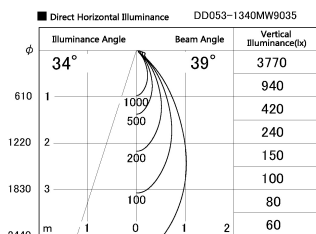

Item no. DD053-1340MW9035

Series Name:  $\Phi$ 80 Series Reflector Type, Adjustable

Installation	Recessed mount
Type	
Fixture wattage	14.7W
Beam angle	35 deg
Color Temp.	3500K
CRI	Ra>90
Luminous	500 lm
Body	Die-cast aluminum alloy
Body finish	N/A
Trim finish	White
Reflector finish	Mirror
IP Rate	IP20
Light source	COB module
Input Voltage	AC220~240V
Dimming Type	Non-Dimmable
Certificate	CE, CCC
Cut Hole	80mm