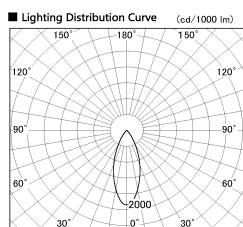

Item no. DD053-1340MW9035

Series Name: Φ 80 Series Reflector Type, Adjustable

Installation	Recessed mount
Type	
Fixture wattage	14.7W
Beam angle	35 deg
Color Temp.	3500K
CRI	Ra>90
Luminous	500 lm
Body	Die-cast aluminum alloy
Body finish	N/A
Trim finish	White
Reflector finish	Mirror
IP Rate	IP20
Light source	COB module
Input Voltage	AC220~240V
Dimming Type	Non-Dimmable
Certificate	CE, CCC
Cut Hole	80mm