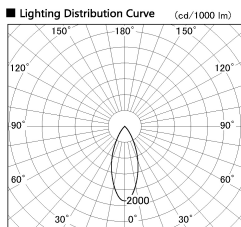

Item no. DD053-1340MW9035

Series Name:  $\Phi$ 80 Series Reflector Type, Adjustable

Installation	Recessed mount
Type	
Fixture wattage	14.7W
Beam angle	35 deg
Color Temp.	3500K
CRI	Ra>90
Luminous	500 lm
Body	Die-cast aluminum alloy
Body finish	N/A
Trim finish	White
Reflector finish	Mirror
IP Rate	IP20
Light source	COB module
Input Voltage	AC220~240V
Dimming Type	Non-Dimmable
Certificate	CE, CCC
Cut Hole	80mm