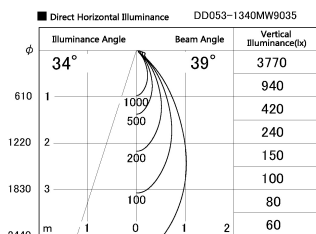

Item no. DD053-1340MW9035

Series Name: Φ 80 Series Reflector Type, Adjustable

Installation	Recessed mount
Type	
Fixture wattage	14.7W
Beam angle	35 deg
Color Temp.	3500K
CRI	Ra>90
Luminous	500 lm
Body	Die-cast aluminum alloy
Body finish	N/A
Trim finish	White
Reflector finish	Mirror
IP Rate	IP20
Light source	COB module
Input Voltage	AC220~240V
Dimming Type	Non-Dimmable
Certificate	CE, CCC
Cut Hole	80mm