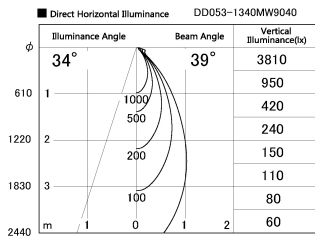

Item no. DD053-1340MW9040

Series Name: Φ 80 Series Reflector Type, Adjustable

Installation	Recessed mount
Type	
Fixture wattage	14.7W
Beam angle	35 deg
Color Temp.	4000K
CRI	Ra>90
Luminous	505 lm
Body	Die-cast aluminum alloy
Body finish	N/A
Trim finish	White
Reflector finish	Mirror
IP Rate	IP20
Light source	COB module
Input Voltage	AC220~240V
Dimming Type	Non-Dimmable
Certificate	CE, CCC
Cut Hole	80mm