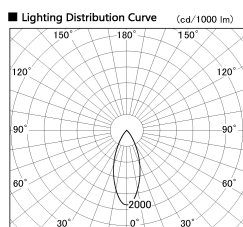

Item no. DD053-1340MW9040

Series Name: Φ 80 Series Reflector Type, Adjustable

Installation	Recessed mount
Type	
Fixture wattage	14.7W
Beam angle	35 deg
Color Temp.	4000K
CRI	Ra>90
Luminous	505 lm
Body	Die-cast aluminum alloy
Body finish	N/A
Trim finish	White
Reflector finish	Mirror
IP Rate	IP20
Light source	COB module
Input Voltage	AC220~240V
Dimming Type	Non-Dimmable
Certificate	CE, CCC
Cut Hole	80mm