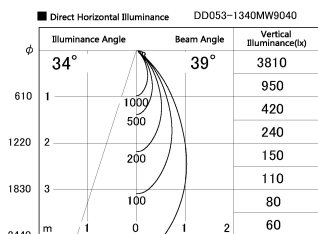

Item no. DD053-1340MW9040

Series Name: Φ 80 Series Reflector Type, Adjustable

Installation	Recessed mount
Type	Φ 80 Series Reflector Type, Adjustable
Fixture wattage	14.7W
Beam angle	35 deg
Color Temp.	4000K
CRI	Ra>90
Luminous	505 lm
Body	Die-cast aluminum alloy
Body finish	N/A
Trim finish	White
Reflector finish	Mirror
IP Rate	IP20
Light source	COB module
Input Voltage	AC220~240V
Dimming Type	Non-Dimmable
Certificate	CE, CCC
Cut Hole	80mm