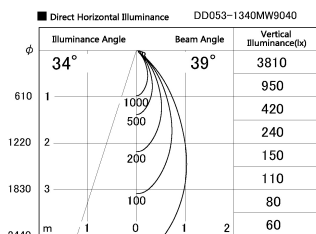

Item no. DD053-1340MW9040

Series Name: Φ 80 Series Reflector Type, Adjustable

Installation	Recessed mount
Type	
Fixture wattage	14.7W
Beam angle	35 deg
Color Temp.	4000K
CRI	Ra>90
Luminous	505 lm
Body	Die-cast aluminum alloy
Body finish	N/A
Trim finish	White
Reflector finish	Mirror
IP Rate	IP20
Light source	COB module
Input Voltage	AC220~240V
Dimming Type	Non-Dimmable
Certificate	CE, CCC
Cut Hole	80mm