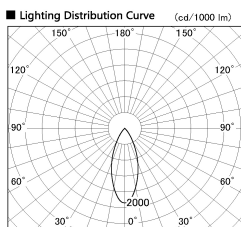

Item no. DD053-1340MW9040

Series Name: Φ 80 Series Reflector Type, Adjustable

Installation	Recessed mount
Type	Φ 80 Series Reflector Type, Adjustable
Fixture wattage	14.7W
Beam angle	35 deg
Color Temp.	4000K
CRI	Ra>90
Luminous	505 lm
Body	Die-cast aluminum alloy
Body finish	N/A
Trim finish	White
Reflector finish	Mirror
IP Rate	IP20
Light source	COB module
Input Voltage	AC220~240V
Dimming Type	Non-Dimmable
Certificate	CE, CCC
Cut Hole	80mm