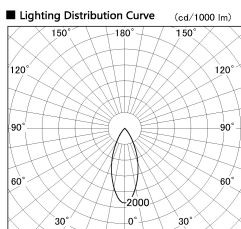

Item no. DD053-1340MW9040

Series Name: Φ 80 Series Reflector Type, Adjustable

Installation	Recessed mount
Type	
Fixture wattage	14.7W
Beam angle	35 deg
Color Temp.	4000K
CRI	Ra>90
Luminous	505 lm
Body	Die-cast aluminum alloy
Body finish	N/A
Trim finish	White
Reflector finish	Mirror
IP Rate	IP20
Light source	COB module
Input Voltage	AC220~240V
Dimming Type	Non-Dimmable
Certificate	CE, CCC
Cut Hole	80mm