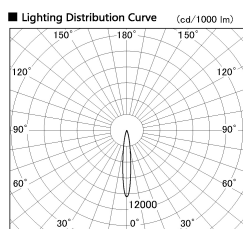

Item no. DD053-0815MW9040TL

Series Name: Φ 80 Series Reflector Type, Adjustable Trimless

■ Direct Horizontal Illuminance DD053-0815MW9040TL

φ	Illuminance Angle	Beam Angle	Vertical Illuminance (lx)
1	13°	13°	11920
2			2980
3			1320
4			740
5			480
6			330
7			240
8			190

Installation	Recessed mount
Type	Φ 80 Series Reflector Type, Adjustable Trimless
Fixture wattage	6.1W
Beam angle	15 deg
Color Temp.	4000K
CRI	Ra>90
Luminous	295 lm
Body	Die-cast aluminum alloy
Body finish	N/A
Trim finish	White
Reflector finish	Mirror
IP Rate	IP20
Light source	COB module
Input Voltage	AC220~240V
Dimming Type	Non-Dimmable
Certificate	CE, CCC
Cut Hole	80mm