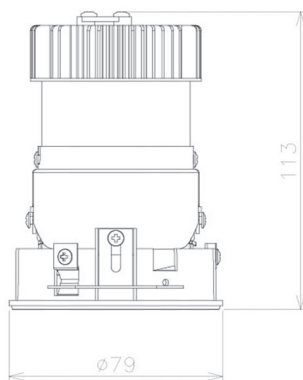

Item no. DD053-0815MW9040TL

Series Name:  $\Phi$ 80 Series Reflector Type, Adjustable Trimless

■ Direct Horizontal Illuminance DD053-0815MW9040TL

Illuminance Angle	Beam Angle	Vertical Illuminance (lx)
$13^\circ$	$13^\circ$	11920
1		2980
2		1320
3		740
450		480
600		330
910		240
m		190

Installation	Recessed mount
Type	
Fixture wattage	6.1W
Beam angle	15 deg
Color Temp.	4000K
CRI	Ra>90
Luminous	295 lm
Body	Die-cast aluminum alloy
Body finish	N/A
Trim finish	White
Reflector finish	Mirror
IP Rate	IP20
Light source	COB module
Input Voltage	AC220~240V
Dimming Type	Non-Dimmable
Certificate	CE, CCC
Cut Hole	80mm