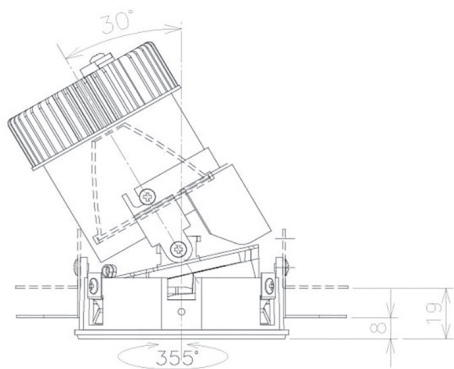

Item no. DD053-0815MW9040TL

Series Name:  $\Phi$ 80 Series Reflector Type, Adjustable Trimless

■ Direct Horizontal Illuminance DD053-0815MW9040TL

Illuminance Angle	Beam Angle	Vertical Illuminance (lx)
$13^\circ$	$13^\circ$	11920
1		2980
2		1320
3		740
450		480
600		330
910		240
m		190

Installation	Recessed mount
Type	
Fixture wattage	6.1W
Beam angle	15 deg
Color Temp.	4000K
CRI	Ra>90
Luminous	295 lm
Body	Die-cast aluminum alloy
Body finish	N/A
Trim finish	White
Reflector finish	Mirror
IP Rate	IP20
Light source	COB module
Input Voltage	AC220~240V
Dimming Type	Non-Dimmable
Certificate	CE, CCC
Cut Hole	80mm