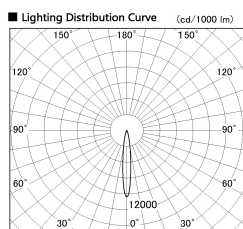

Item no. DD053-0815MW9040TL

Series Name:  $\Phi$ 80 Series Reflector Type, Adjustable Trimless

■ Direct Horizontal Illuminance DD053-0815MW9040TL

Illuminance Angle	Beam Angle	Vertical Illuminance (lx)
$13^\circ$	$13^\circ$	11920
1		2980
2		1320
3		740
450		480
600		330
910		240
m		190

Installation	Recessed mount
Type	
Fixture wattage	6.1W
Beam angle	15 deg
Color Temp.	4000K
CRI	Ra>90
Luminous	295 lm
Body	Die-cast aluminum alloy
Body finish	N/A
Trim finish	White
Reflector finish	Mirror
IP Rate	IP20
Light source	COB module
Input Voltage	AC220~240V
Dimming Type	Non-Dimmable
Certificate	CE, CCC
Cut Hole	80mm