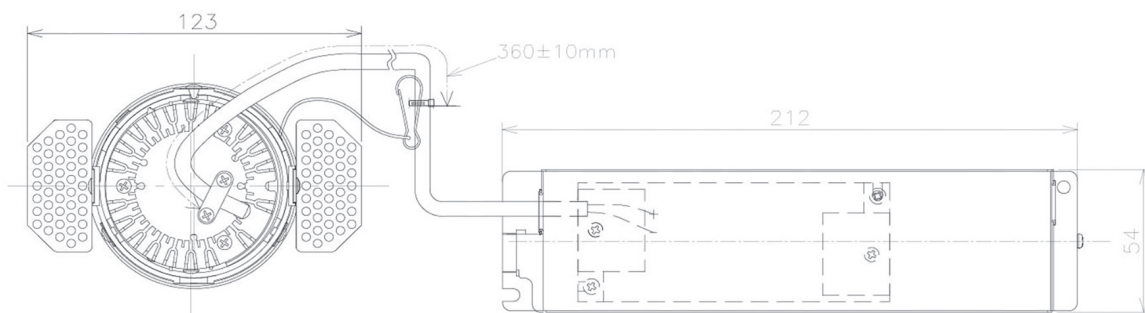

Item no. DD053-0815MW9040TL

Series Name:  $\Phi$ 80 Series Reflector Type, Adjustable Trimless

■ Direct Horizontal Illuminance DD053-0815MW9040TL

Illuminance Angle	Beam Angle	Vertical Illuminance (lx)
$13^\circ$	$13^\circ$	11920
1		2980
2		1320
3		740
450		480
600		330
910		240
m		190

Installation	Recessed mount
Type	
Fixture wattage	6.1W
Beam angle	15 deg
Color Temp.	4000K
CRI	Ra>90
Luminous	295 lm
Body	Die-cast aluminum alloy
Body finish	N/A
Trim finish	White
Reflector finish	Mirror
IP Rate	IP20
Light source	COB module
Input Voltage	AC220~240V
Dimming Type	Non-Dimmable
Certificate	CE, CCC
Cut Hole	80mm