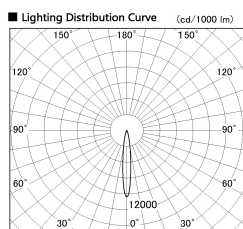

Item no. DD053-0815MW9027TL

Series Name: Φ 80 Series Reflector Type, Adjustable Trimless

■ Direct Horizontal Illuminance DD053-0815MW9027TL

φ	Illuminance Angle	Beam Angle	Vertical Illuminance (lx)
1	13°	13°	10870
2			2720
3			1210
4			680
5			430
6			300
7			220
8			170

Installation	Recessed mount
Type	
Fixture wattage	6.1W
Beam angle	15 deg
Color Temp.	2700K
CRI	Ra>90
Luminous	269 lm
Body	Die-cast aluminum alloy
Body finish	N/A
Trim finish	White
Reflector finish	Mirror
IP Rate	IP20
Light source	COB module
Input Voltage	AC220~240V
Dimming Type	Non-Dimmable
Certificate	CE, CCC
Cut Hole	80mm