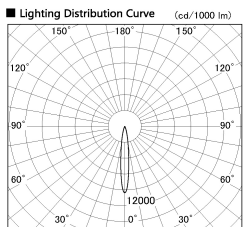

Item no. DD053-0815MW9027TL

Series Name: Φ 80 Series Reflector Type, Adjustable Trimless

■ Direct Horizontal Illuminance DD053-0815MW9027TL

φ	Illuminance Angle	Beam Angle	Vertical Illuminance (lx)
1	13°	13°	10870
2			2720
3			1210
4			680
5			430
6			300
7			220
8			170

Installation	Recessed mount
Type	Φ 80 Series Reflector Type, Adjustable Trimless
Fixture wattage	6.1W
Beam angle	15 deg
Color Temp.	2700K
CRI	Ra>90
Luminous	269 lm
Body	Die-cast aluminum alloy
Body finish	N/A
Trim finish	White
Reflector finish	Mirror
IP Rate	IP20
Light source	COB module
Input Voltage	AC220~240V
Dimming Type	Non-Dimmable
Certificate	CE, CCC
Cut Hole	80mm