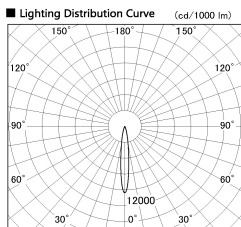

Item no. DD053-0815MW9030TL

Series Name:  $\Phi$ 80 Series Reflector Type, Adjustable Trimless

■ Direct Horizontal Illuminance DD053-0815MW9030TL

Illuminance Angle	Beam Angle	Vertical Illuminance (lx)
13°	13°	11430
1		2860
2		1270
3		710
450		460
600		320
910		230
m		180

Installation	Recessed mount
Type	
Fixture wattage	6.1W
Beam angle	15 deg
Color Temp.	3000K
CRI	Ra>90
Luminous	283 lm
Body	Die-cast aluminum alloy
Body finish	N/A
Trim finish	White
Reflector finish	Mirror
IP Rate	IP20
Light source	COB module
Input Voltage	AC220~240V
Dimming Type	Non-Dimmable
Certificate	CE, CCC
Cut Hole	80mm