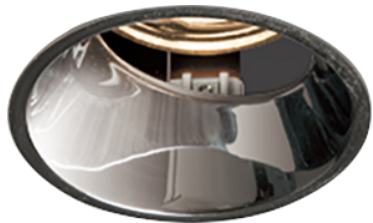

Item no. DD053-0815MB9030TL

Series Name: Φ 80 Series Reflector Type, Adjustable Trimless

Installation	Recessed mount
Type	
Fixture wattage	6.1W
Beam angle	15 deg
Color Temp.	3000K
CRI	Ra>90
Luminous	283 lm
Body	Die-cast aluminum alloy
Body finish	N/A
Trim finish	Black
Reflector finish	Mirror
IP Rate	IP20
Light source	COB module
Input Voltage	AC220~240V
Dimming Type	Non-Dimmable
Certificate	CE, CCC
Cut Hole	80mm