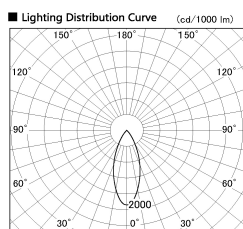

Item no. DD053-1340MW9027TL

Series Name:  $\Phi$ 80 Series Reflector Type, Adjustable Trimless

Installation	Recessed mount
Type	$\Phi$ 80 Series Reflector Type, Adjustable Trimless
Fixture wattage	14.7W
Beam angle	35 deg
Color Temp.	2700K
CRI	Ra>90
Luminous	472 lm
Body	Die-cast aluminum alloy
Body finish	N/A
Trim finish	White
Reflector finish	Mirror
IP Rate	IP20
Light source	COB module
Input Voltage	AC220~240V
Dimming Type	Non-Dimmable
Certificate	CE, CCC
Cut Hole	80mm