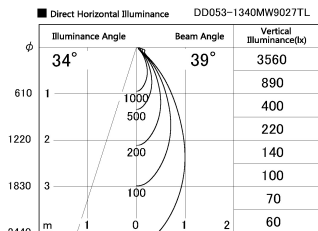

Item no. DD053-1340MW9027TL

Series Name:  $\Phi$ 80 Series Reflector Type, Adjustable Trimless

Installation	Recessed mount
Type	$\Phi$ 80 Series Reflector Type, Adjustable Trimless
Fixture wattage	14.7W
Beam angle	35 deg
Color Temp.	2700K
CRI	Ra>90
Luminous	472 lm
Body	Die-cast aluminum alloy
Body finish	N/A
Trim finish	White
Reflector finish	Mirror
IP Rate	IP20
Light source	COB module
Input Voltage	AC220~240V
Dimming Type	Non-Dimmable
Certificate	CE, CCC
Cut Hole	80mm