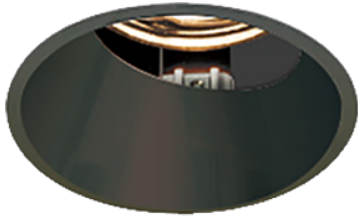

Item no. DD053-1340BB9035TL

Series Name: Φ 80 Series Reflector Type, Adjustable Trimless

| | |
|------------------|--|
| Installation | Recessed mount |
| Type | Φ 80 Series Reflector Type, Adjustable Trimless |
| Fixture wattage | 14.7W |
| Beam angle | 35 deg |
| Color Temp. | 3500K |
| CRI | Ra>90 |
| Luminous | 489 lm |
| Body | Die-cast aluminum alloy |
| Body finish | N/A |
| Trim finish | Black |
| Reflector finish | Black |
| IP Rate | IP20 |
| Light source | COB module |
| Input Voltage | AC220~240V |
| Dimming Type | Non-Dimmable |
| Certificate | CE, CCC |
| Cut Hole | 80mm |